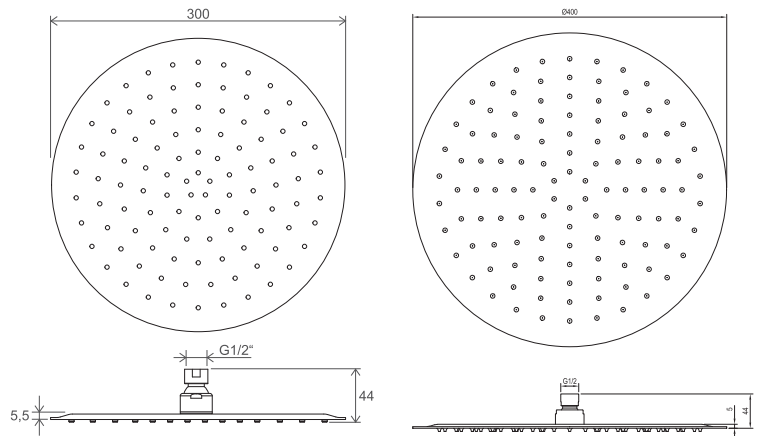

# Showers and accessories

EASYCLEAN

Order No.	Type	Design	Flow rate	Size of packaging (cm)	Gross weight (kg)
<b>X07P336</b>	984.00CR Head shower Chrome round, 300 mm	chrome	11	36x35x7	1.59
<b>X07P667</b>	984.02CR Head shower Chrome round, 400 mm	chrome	10	42,5x40,6x7,3	2.34

EASYCLEAN

Order No.	Type	Design	Flow rate	Size of packaging (cm)	Gross weight (kg)
<b>X07P687</b>	980.10WV Head shower round, brass, 250 mm	White Velvet	12	27x28x8	1.53
<b>X07P675</b>	980.20BLM Head shower round, brass, 250 mm	Black Matt	12	27x28x8	1.53
<b>X07P699</b>	980.20GB Head shower round, brass, 250 mm	Graphite Brushed	12	27x28x8	1.53
<b>X07P711</b>	980.60RGB Head shower round, brass, 250 mm	Rose Gold Brushed	12	27x28x8	1.53