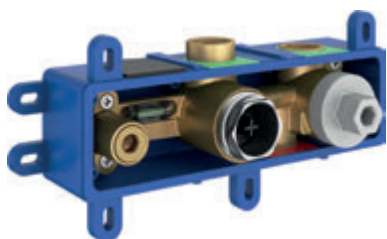

Order No.	Type	Design	Flow rate	Size of packaging (cm)	Gross weight (kg)
X070233	RB 07D.50 Basic body for concealed faucets, R-box Horizontal			25,7x11x11,5	1.85
X070207	ES 065.00CR.O2.RB07D.+S Concealed faucet, 2-way w/o body, with set	Chrome	10/16	32x22,5x8	1.7
X070250	ES 065.10WV.O2.RB07D.+S Concealed faucet, 2-way w/o body, with set	White Velvet	10/16	32x22,5x8	1.7
X070287	ES 065.20BLM.O2.RB07D.+S Concealed faucet, 2-way w/o body, with set	Black Matt	10/16	32x22,5x8	1.7
X070324	ES 065.20GB.O2.RB07D.+S Concealed faucet, 2-way w/o body, with set	Graphite Brushed	10/16	32x22,5x8	1.7
X070361	ES 065.60RGB.O2.RB07D.+S Concealed faucet, 2-way w/o body, with set	Rose Gold Brushed	10/16	32x22,5x8	1.7
X070202	ES 068.00CR.O3.RB07D.+S Concealed faucet, 3-way w/o body, with set	Chrome	10/17/16	32x22,5x8	1.7
X070245	ES 068.10WV.O3.RB07D.+S Concealed faucet, 3-way w/o body, with set	White Velvet	10/17/16	32x22,5x8	1.7
X070282	ES 068.20BLM.O3.RB07D.+S Concealed faucet, 3-way w/o body, with set	Black Matt	10/17/16	32x22,5x8	1.7
X070319	ES 068.20GB.O3.RB07D.+S Concealed faucet, 3-way w/o body, with set	Graphite Brushed	10/17/16	32x22,5x8	1.7
X070356	ES 068.60RGB.O3.RB07D.+S Concealed faucet, 3-way w/o body, with set	Rose Gold Brushed	10/17/16	32x22,5x8	1.7
X070220	EL 065.00CR.O2.RB07D.+S Concealed faucet, 2-way w/o body, with set	Chrome	10/18	32x22,5x8	1.74
X070263	EL 065.10WV.O2.RB07D.+S Concealed faucet, 2-way w/o body, with set	White Velvet	10/18	32x22,5x8	1.74
X070300	EL 065.20BLM.O2.RB07D.+S Concealed faucet, 2-way w/o body, with set	Black Matt	10/18	32x22,5x8	1.74
X070337	EL 065.20GB.O2.RB07D.+S Concealed faucet, 2-way w/o body, with set	Graphite Brushed	10/18	32x22,5x8	1.74
X070374	EL 065.60RGB.O2.RB07D.+S Concealed faucet, 2-way w/o body, with set	Rose Gold Brushed	10/18	32x22,5x8	1.74
X070216	EL 068.00CR.O3.RB07D.+S Concealed faucet, 3-way w/o body, with set	Chrome	10/17/18	32x22,5x8	1.74
X070259	EL 068.10WV.O3.RB07D.+S Concealed faucet, 3-way w/o body, with set	White Velvet	10/17/18	32x22,5x8	1.74
X070296	EL 068.20BLM.O3.RB07D.+S Concealed faucet, 3-way w/o body, with set	Black Matt	10/17/18	32x22,5x8	1.74
X070333	EL 068.20GB.O3.RB07D.+S Concealed faucet, 3-way w/o body, with set	Graphite Brushed	10/17/18	32x22,5x8	1.74
X070370	EL 068.60RGB.O3.RB07D.+S Concealed faucet, 3-way w/o body, with set	Rose Gold Brushed	10/17/18	32x22,5x8	1.74