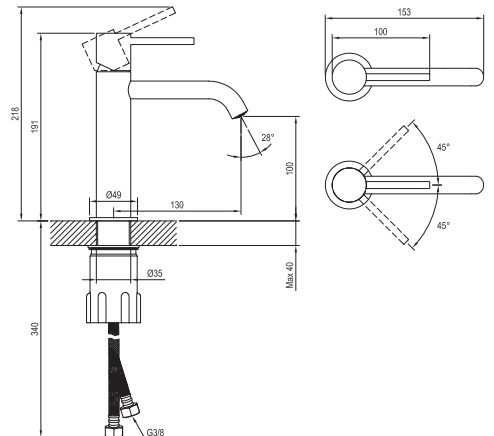

### Don't miss

1. Standing washbasin faucets have 25 mm ceramic cartridge and flexible 450 mm connecting hoses with a thread diameter of G3/8.
2. The faucets can be color-matched with the accessories - washbasin waste plugs and waste trap, angle valve, bathtub waste set with Bowden control and shower tray siphon.
3. Concealed faucets have the code of the compatible R-box in their product name, so you can't go wrong when choosing one.
4. Washbasin standing faucets are also available in the BeCool variant, which saves hot water consumption by releasing only cold water when the lever is moved upwards in the middle position.
5. Faucets ES 065.00.O2.RB07D.+S ES 068.00.O3.RB07D.+S include a set - hose, hand shower and integrated shower holder.