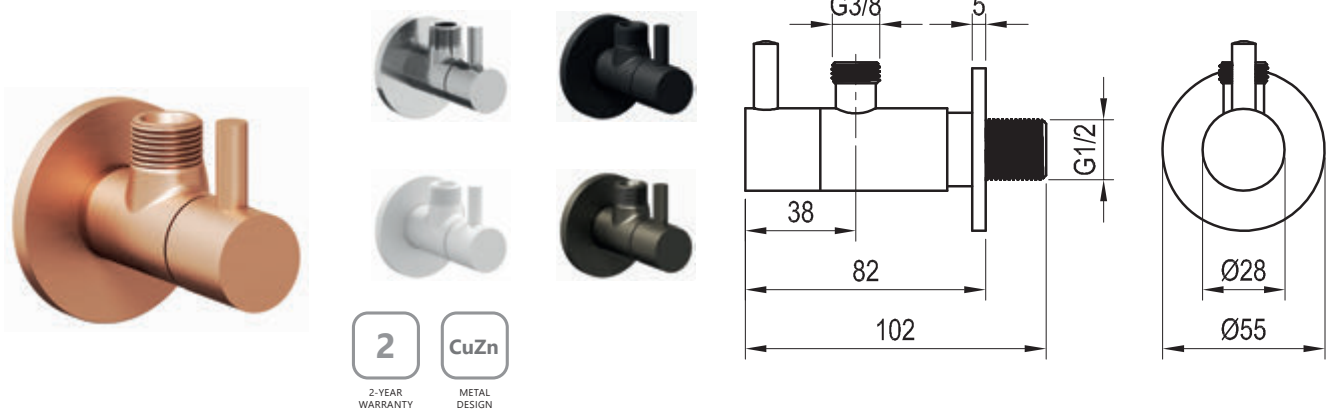

Order No.	Type	Design	Size of packaging (cm)	Gross weight (kg)
X01827	Angle valve 1/2"x3/8" K	chrome	15x4,5x6,5	0.25
X01829	Angle valve 1/2"x3/8" K	white matt	15x4,5x6,5	0.25
X01828	Angle valve 1/2"x3/8" K	black matt	15x4,5x6,5	0.25
X01830	Angle valve 1/2"x3/8" K	Graphite Brushed	15x4,5x6,5	0.25
X01831	Angle valve 1/2"x3/8" K	Rose Gold Brushed	15x4,5x6,5	0.25