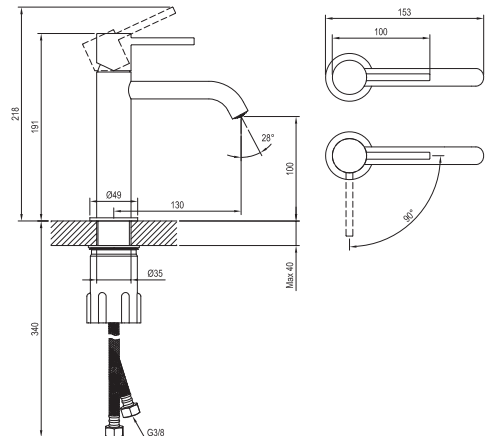

Order No.	Type	Design	Flow rate	Size of packaging (cm)	Gross weight (kg)
X070394	ES 012.01CR Washbasin faucet BeCool 190 mm, w/o pop-up waste	Chrome	5	35,3x23x7,4	1.13
X070395	ES 012.11WV Washbasin faucet BeCool 190 mm, w/o pop-up waste	White Velvet	5	35,3x23x7,4	1.13
X070396	ES 012.21BLM Washbasin faucet BeCool 190 mm, w/o pop-up waste	Black Matt	5	35,3x23x7,4	1.13
X070397	ES 012.21GB Washbasin faucet BeCool 190 mm, w/o pop-up waste	Graphite Brushed	5	35,3x23x7,4	1.13
X070398	ES 012.61RGB Washbasin faucet BeCool 190 mm, w/o pop-up waste	Rose Gold Brushed	5	35,3x23x7,4	1.13