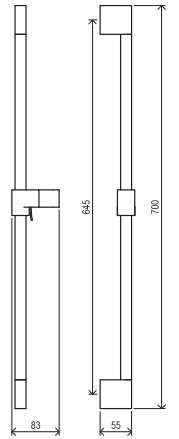

EASYCLEAN

Order No.	Type	Design	Flow rate	Size of packaging (cm)	Gross weight (kg)
<b>X07P687</b>	980.10WV Head shower round, brass, 250 mm	White Velvet	12	27x28x8	1.53
<b>X07P675</b>	980.20BLM Head shower round, brass, 250 mm	Black Matt	12	27x28x8	1.53
<b>X07P699</b>	980.20GB Head shower round, brass, 250 mm	Graphite Brushed	12	27x28x8	1.53
<b>X07P711</b>	980.60RGB Head shower round, brass, 250 mm	Rose Gold Brushed	12	27x28x8	1.53

## Showers and accessories

Order No.	Type	Design	Size of packaging (cm)	Gross weight (kg)
<b>X07P176</b>	913.00CR Shower hose 150 cm, SatinFlex	chrome	19x5,5x19	0.36
<b>X07P683</b>	913.12WV Shower hose 150 cm, SatinFlex	White Velvet	27x24,4x3,5	0.37
<b>X07P671</b>	913.22BLM Shower hose 150 cm, SatinFlex	Black Matt	27x24,4x3,5	0.37
<b>X07P695</b>	913.22GB Shower hose 150 cm SatinFlex	Graphite Brushed	27x24,4x3,5	0.37
<b>X07P707</b>	913.62RGB Shower hose 150 cm, SatinFlex	Rose Gold Brushed	27x24,4x3,5	0.37

Order No.	Type	Design	Size of packaging (cm)	Gross weight (kg)
<b>X07P011</b>	611.00CR Shower holder adjustable	chrome	7x5,5x8	0.08
<b>X07P686</b>	611.10WV Shower holder adjustable	White Velvet	7x5,5x8	0.08
<b>X07P674</b>	611.20BLM Shower holder adjustable	Black Matt	7x5,5x8	0.08
<b>X07P698</b>	611.20GB Shower holder adjustable	Graphite Brushed	7x5,5x8	0.08
<b>X07P710</b>	611.60RGB Shower holder adjustable	Rose Gold Brushed	7x5,5x8	0.08

Order No.	Type	Design	Size of packaging (cm)	Gross weight (kg)
<b>X07P013</b>	974.00CR Shower bar with sliding shower holder 70 cm	chrome	73x14x4,5	0.63
<b>X07P691</b>	974.10WV Shower bar with sliding shower holder 70 cm	White Velvet	73x14x4,5	0.62
<b>X07P679</b>	974.20BLM Shower bar with sliding shower holder 70 cm	Black Matt	73x14x4,5	0.62
<b>X07P703</b>	974.20GB Shower bar with sliding shower holder 70 cm	Graphite Brushed	73x14x4,5	0.62
<b>X07P715</b>	974.60RGB Shower bar with sliding shower holder 70 cm	Rose Gold Brushed	73x14x4,5	0.62