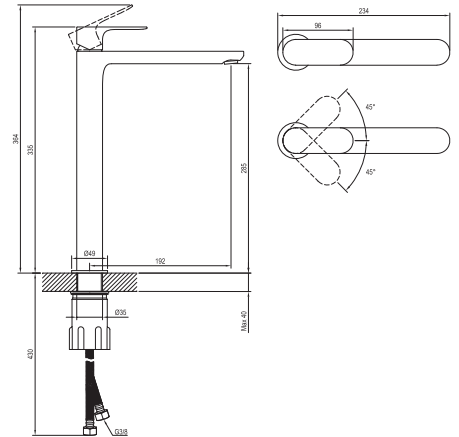

Order No.	Type	Design	Flow rate	Size of packaging (cm)	Gross weight (kg)
<b>X070414</b>	EL 014.01CR Washbasin faucet BeCool 220 mm, w/o pop-up waste	Chrome	5	41,3x23x7,4	1.77
<b>X070415</b>	EL 014.11WV Washbasin faucet BeCool 220 mm, w/o pop-up waste	White Velvet	5	41,3x23x7,4	1.77
<b>X070417</b>	EL 014.21BLM Washbasin faucet BeCool 220 mm, w/o pop-up waste	Black Matt	5	41,3x23x7,4	1.77
<b>X070416</b>	EL 014.21GB Washbasin faucet BeCool 220 mm, w/o pop-up waste	Graphite Brushed	5	41,3x23x7,4	1.77
<b>X070418</b>	EL 014.61RGB Washbasin faucet BeCool 220 mm, w/o pop-up waste	Rose Gold Brushed	5	41,3x23x7,4	1.77

# Eleganta

EASYFIX

FLEXIFLOW

-45%  
ECOFLOW

Order No.	Type	Design	Flow rate	Size of packaging (cm)	Gross weight (kg)
X070211	EL 015.00CR Washbasin faucet 335 mm, w/o pop-up waste	Chrome	5	41,3x23x7,4	2.17
X070254	EL 015.10WV Washbasin faucet 335 mm, w/o pop-up waste	White Velvet	5	41,3x23x7,4	2.17
X070291	EL 015.20BLM Washbasin faucet 335 mm, w/o pop-up waste	Black Matt	5	41,3x23x7,4	2.17
X070328	EL 015.20GB Washbasin faucet 335 mm, w/o pop-up waste	Graphite Brushed	5	41,3x23x7,4	2.17
X070365	EL 015.60RGB Washbasin faucet 335 mm, w/o pop-up waste	Rose Gold Brushed	5	41,3x23x7,4	2.17