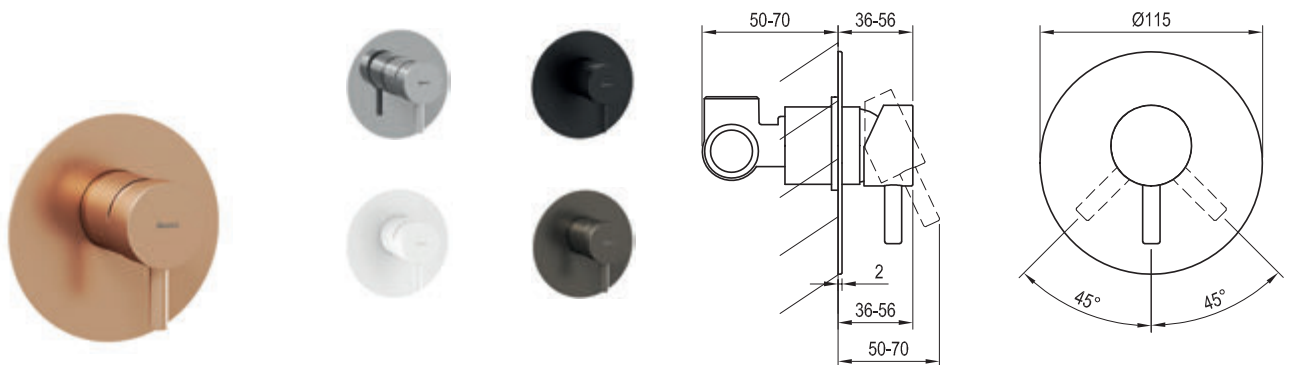

Order No.	Type	Design	Flow rate	Size of packaging (cm)	Gross weight (kg)
X070205	ES 062.00CR.O1 Concealed faucet, 1-way with body	Chrome	25	19,6x14,2x8,2	0.75
X070248	ES 062.10WV.O1 Concealed faucet, 1-way with body	White Velvet	25	19,6x14,2x8,2	0.75
X070285	ES 062.20BLM.O1 Concealed faucet, 1-way with body	Black Matt	25	19,6x14,2x8,2	0.75
X070322	ES 062.20GB.O1 Concealed faucet, 1-way with body	Graphite Brushed	25	19,6x14,2x8,2	0.75
X070359	ES 062.60RGB.O1 Concealed faucet, 1-way with body	Rose Gold Brushed	25	19,6x14,2x8,2	0.75

Flow rates ES 061.XX.O2: outlet 1/outlet 2
The flow rate is given in l/min at a pressure of 0.3 MPa. Products are delivered within 14 days as standard.