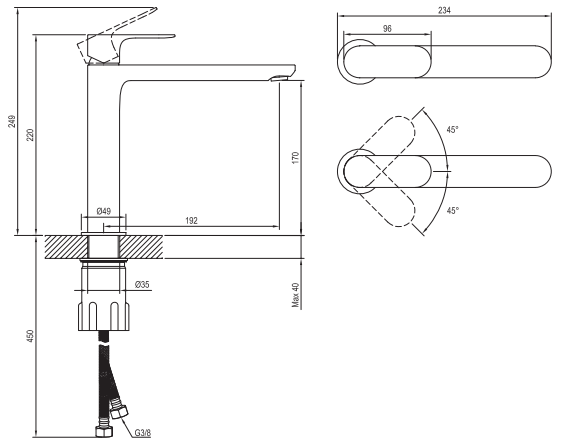

EASYFIX

FLEXIFLOW

ECOFLOW

BeCool

Order No.	Type	Design	Flow rate	Size of packaging (cm)	Gross weight (kg)
<b>X070409</b>	EL 012.01CR Washbasin faucet BeCool 170 mm, w/o pop-up waste	Chrome	5	35,3x23x7,4	1.35
<b>X070410</b>	EL 012.11WV Washbasin faucet BeCool 170 mm, w/o pop-up waste	White Velvet	5	35,3x23x7,4	1.35
<b>X070411</b>	EL 012.21BLM Washbasin faucet BeCool 170 mm, w/o pop-up waste	Black Matt	5	35,3x23x7,4	1.35
<b>X070412</b>	EL 012.21GB Washbasin faucet BeCool 170 mm, w/o pop-up waste	Graphite Brushed	5	35,3x23x7,4	1.35
<b>X070413</b>	EL 012.61RGB Washbasin faucet BeCool 170 mm, w/o pop-up waste	Rose Gold Brushed	5	35,3x23x7,4	1.35

The flow rate is given in l/min at a pressure of 0.3 MPa. Products are delivered within 14 days as standard.

Order No.	Type	Design	Flow rate	Size of packaging (cm)	Gross weight (kg)
<b>X070384</b>	EL 014.00CR Washbasin faucet 220 mm, w/o pop-up waste	Chrome	5	41,3x23x7,4	1.77
<b>X070385</b>	EL 014.10WV Washbasin faucet 220 mm, w/o pop-up waste	White Velvet	5	41,3x23x7,4	1.77
<b>X070387</b>	EL 014.20BLM Washbasin faucet 220 mm, w/o pop-up waste	Black Matt	5	41,3x23x7,4	1.77
<b>X070386</b>	EL 014.20GB Washbasin faucet 220 mm, w/o pop-up waste	Graphite Brushed	5	41,3x23x7,4	1.77
<b>X070388</b>	EL 014.60RGB Washbasin faucet 220 mm, w/o pop-up waste	Rose Gold Brushed	5	41,3x23x7,4	1.77