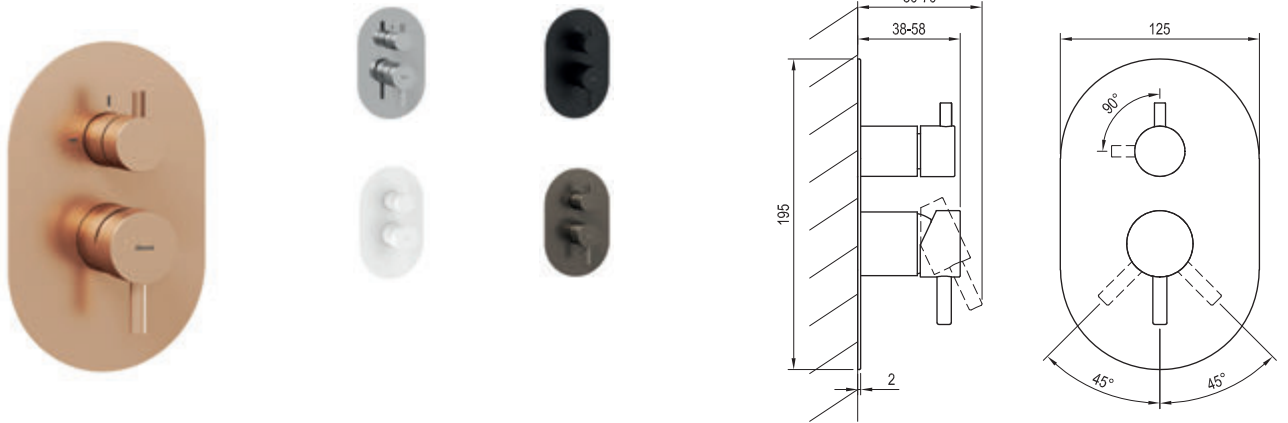

Order No.	Type	Design	Flow rate	Size of packaging (cm)	Gross weight (kg)
X070208	ES 065.00CR.O2.RB07E Concealed faucet, 2-way w/o body	Chrome	12/12	26x15x7,5	0.8
X070251	ES 065.10WV.O2.RB07E Concealed faucet, 2-way w/o body	White Velvet	12/12	26x15x7,5	0.8
X070288	ES 065.20BLM.O2.RB07E Concealed faucet, 2-way w/o body	Black Matt	12/12	26x15x7,5	0.8
X070325	ES 065.20GB.O2.RB07E Concealed faucet, 2-way w/o body	Graphite Brushed	12/12	26x15x7,5	0.8
X070362	ES 065.60RGB.O2.RB07E Concealed faucet, 2-way w/o body	Rose Gold Brushed	12/12	26x15x7,5	0.8
X070234	RB 07E.50 Basic body for concealed faucets, R-box Vertical O2			14,2x14x11,7	1.4