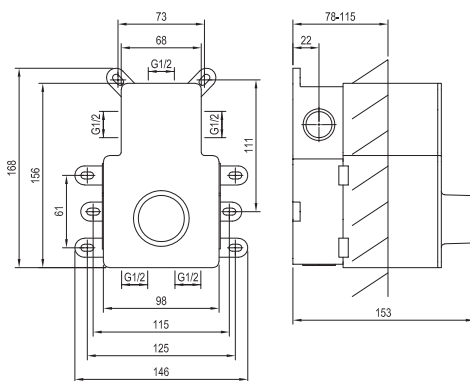

Order No.	Type	Design	Flow rate	Size of packaging (cm)	Gross weight (kg)
<b>X070231</b>	RB 07B.50 Basic body for washbasin concealed faucets, R-box Basin			25,7x11x11,5	1.2
<b>X070198</b>	ES 019.00CR.O1.RB07B Washbasin concealed faucet, w/o body	Chrome	5	32x22,5x8	0.93
<b>X070241</b>	ES 019.10WV.O1.RB07B Washbasin concealed faucet, w/o body	White Velvet	5	32x22,5x8	0.93
<b>X070278</b>	ES 019.20BLM.O1.RB07B Washbasin concealed faucet, w/o body	Black Matt	5	32x22,5x8	0.93
<b>X070315</b>	ES 019.20GB.O1.RB07B Washbasin concealed faucet, w/o body	Graphite Brushed	5	32x22,5x8	0.93
<b>X070352</b>	ES 019.60RGB.O1.RB07B Washbasin concealed faucet, w/o body	Rose Gold Brushed	5	32x22,5x8	0.93
<b>X070212</b>	EL 019.00CR.O1.RB07B Washbasin concealed faucet, w/o body	Chrome	5	32x22,5x8	1.69
<b>X070255</b>	EL 019.10WV.O1.RB07B Washbasin concealed faucet, w/o body	White Velvet	5	32x22,5x8	1.69
<b>X070292</b>	EL 019.20BLM.O1.RB07B Washbasin concealed faucet, w/o body	Black Matt	5	32x22,5x8	1.69
<b>X070329</b>	EL 019.20GB.O1.RB07B Washbasin concealed faucet, w/o body	Graphite Brushed	5	32x22,5x8	1.69
<b>X070366</b>	EL 019.60RGB.O1.RB07B Washbasin concealed faucet, w/o body	Rose Gold Brushed	5	32x22,5x8	1.69