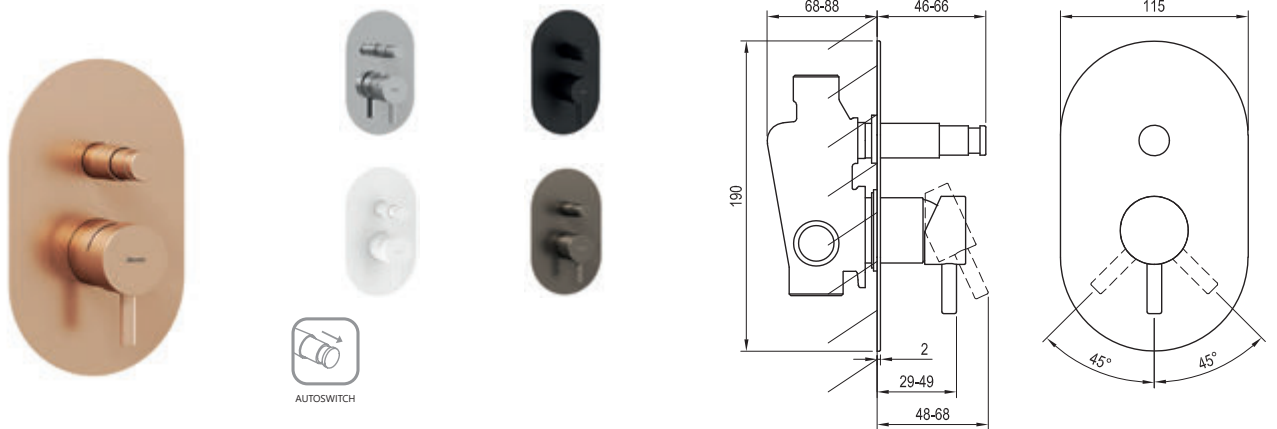

Order No.	Type	Design	Flow rate	Size of packaging (cm)	Gross weight (kg)
X070204	ES 061.00CR.O2 Concealed faucet, automat, 2-way with body	Chrome	19/22	19,6x14,2x8,2	1.5
X070247	ES 061.10WV.O2 Concealed faucet, automat, 2-way with body	White Velvet	19/22	19,6x14,2x8,2	1.5
X070284	ES 061.20BLM.O2 Concealed faucet, automat, 2-way with body	Black Matt	19/22	19,6x14,2x8,2	1.5
X070321	ES 061.20GB.O2 Concealed faucet, automat, 2-way with body	Graphite Brushed	19/22	19,6x14,2x8,2	1.5
X070358	ES 061.60RGB.O2 Concealed faucet, automat, 2-way with body	Rose Gold Brushed	19/22	19,6x14,2x8,2	1.5