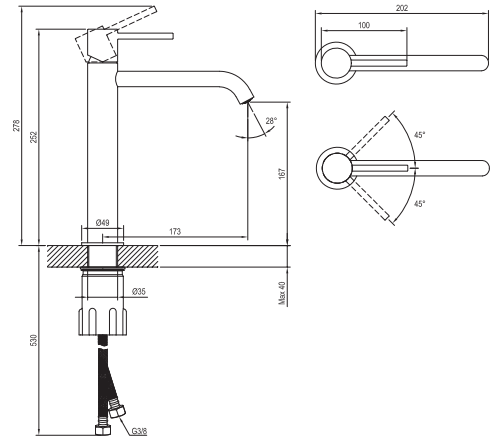

Order No.	Type	Design	Flow rate	Size of packaging (cm)	Gross weight (kg)
X070389	ES 014.00CR Washbasin faucet 250 mm, w/o pop-up waste	Chrome	5	41,3x23x7,4	1.38
X070390	ES 014.10WV Washbasin faucet 250 mm, w/o pop-up waste	White Velvet	5	41,3x23x7,4	1.38
X070392	ES 014.20BLM Washbasin faucet 250 mm, w/o pop-up waste	Black Matt	5	41,3x23x7,4	1.38
X070391	ES 014.20GB Washbasin faucet 250 mm, w/o pop-up waste	Graphite Brushed	5	41,3x23x7,4	1.38
X070393	ES 014.60RGB Washbasin faucet 250 mm, w/o pop-up waste	Rose Gold Brushed	5	41,3x23x7,4	1.38