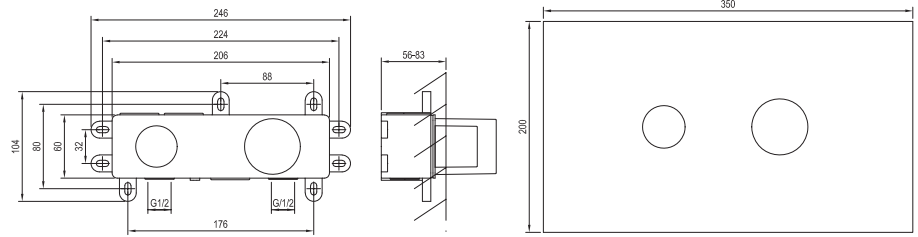

Order No.	Type	Design	Flow rate	Size of packaging (cm)	Gross weight (kg)
X070231	RB 07B.50 Basic body for washbasin concealed faucets, R-box Basin			25,7x11x11,5	1.2
X070198	ES 019.00CR.O1.RB07B Washbasin concealed faucet, w/o body	Chrome	5	32x22,5x8	0.93
X070241	ES 019.10WV.O1.RB07B Washbasin concealed faucet, w/o body	White Velvet	5	32x22,5x8	0.93
X070278	ES 019.20BLM.O1.RB07B Washbasin concealed faucet, w/o body	Black Matt	5	32x22,5x8	0.93
X070315	ES 019.20GB.O1.RB07B Washbasin concealed faucet, w/o body	Graphite Brushed	5	32x22,5x8	0.93
X070352	ES 019.60RGB.O1.RB07B Washbasin concealed faucet, w/o body	Rose Gold Brushed	5	32x22,5x8	0.93
X070212	EL 019.00CR.O1.RB07B Washbasin concealed faucet, w/o body	Chrome	5	32x22,5x8	1.69
X070255	EL 019.10WV.O1.RB07B Washbasin concealed faucet, w/o body	White Velvet	5	32x22,5x8	1.69
X070292	EL 019.20BLM.O1.RB07B Washbasin concealed faucet, w/o body	Black Matt	5	32x22,5x8	1.69
X070329	EL 019.20GB.O1.RB07B Washbasin concealed faucet, w/o body	Graphite Brushed	5	32x22,5x8	1.69
X070366	EL 019.60RGB.O1.RB07B Washbasin concealed faucet, w/o body	Rose Gold Brushed	5	32x22,5x8	1.69