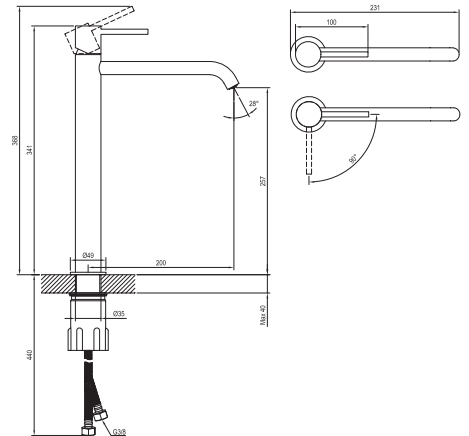

Order No.	Type	Design	Flow rate	Size of packaging (cm)	Gross weight (kg)
X070404	ES 015.01CR Washbasin faucet BeCool 340 mm, w/o pop-up waste	Chrome	5	41,3x23x7,4	1.75
X070405	ES 015.11WV Washbasin faucet BeCool 340 mm, w/o pop-up waste	White Velvet	5	41,3x23x7,4	1.75
X070406	ES 015.21BLM Washbasin faucet BeCool 340 mm, w/o pop-up waste	Black Matt	5	41,3x23x7,4	1.75
X070407	ES 015.21GB Washbasin faucet BeCool 340 mm, w/o pop-up waste	Graphite Brushed	5	41,3x23x7,4	1.75
X070408	ES 015.61RGB Washbasin faucet BeCool 340 mm, w/o pop-up waste	Rose Gold Brushed	5	41,3x23x7,4	1.75