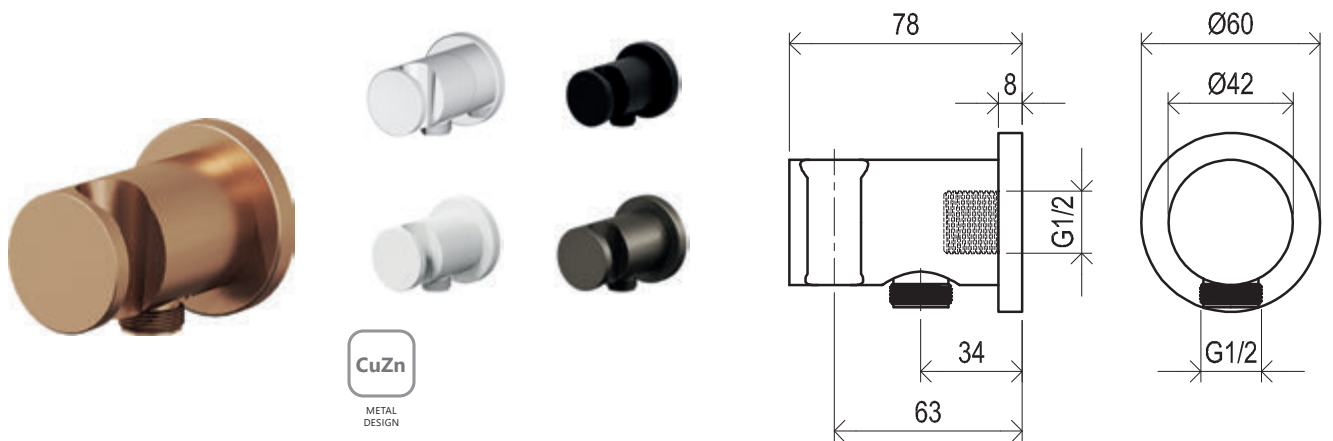

EASYCLEAN

AIR

CuZn

METAL  
DESIGN

Order No.	Type	Design	Flow rate	Size of packaging (cm)	Gross weight (kg)
<b>X07P007</b>	957.00CR Hand shower Air, 1 function	chrome	15	4x4x25	0.17

Order No.	Type	Design	Size of packaging (cm)	Gross weight (kg)
<b>X07P004</b>	701.00CR Wall-mounted shower outlet, brass	chrome	8x5,5x7	0.41
<b>X07P685</b>	701.11WV Wall-mounted shower outlet, brass	White Velvet	8x5,5x7	0.41
<b>X07P673</b>	701.21BLM Wall-mounted shower outlet, brass	Black Matt	8x5,5x7	0.41
<b>X07P697</b>	701.21GB Wall-mounted shower outlet, brass	Graphite Brushed	8x5,5x7	0.41
<b>X07P709</b>	701.61RGB Wall-mounted shower outlet, brass	Rose Gold Brushed	8x5,5x7	0.41