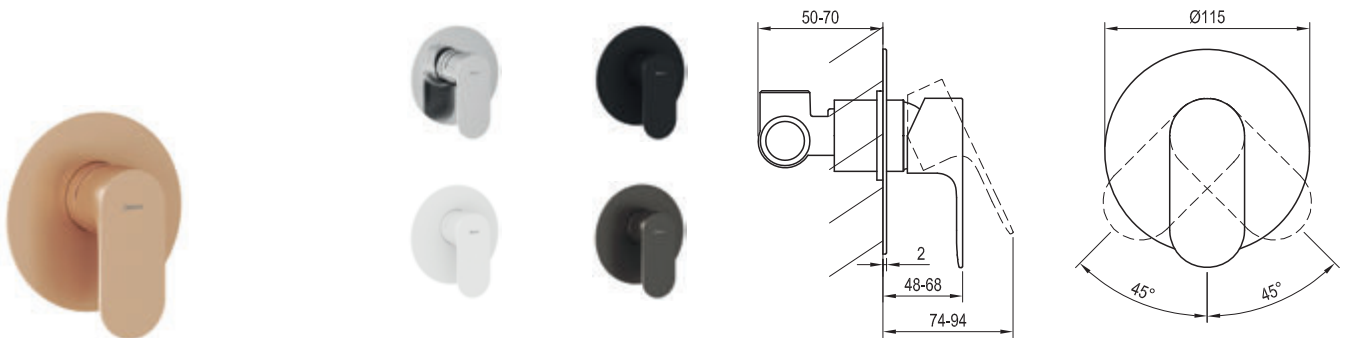

Order No.	Type	Design	Flow rate	Size of packaging (cm)	Gross weight (kg)
X070219	EL 062.00CR.O1 Concealed faucet, 1-way with body	Chrome	25	19,6x14,2x8,2	0.75
X070262	EL 062.10WV.O1 Concealed faucet, 1-way with body	White Velvet	25	19,6x14,2x8,2	0.75
X070299	EL 062.20BLM.O1 Concealed faucet, 1-way with body	Black Matt	25	19,6x14,2x8,2	0.75
X070336	EL 062.20GB.O1 Concealed faucet, 1-way with body	Graphite Brushed	25	19,6x14,2x8,2	0.75
X070373	EL 062.60RGB.O1 Concealed faucet, 1-way with body	Rose Gold Brushed	25	19,6x14,2x8,2	0.75

Flow rates EL 061.XX.O2: outlet 1/outlet 2
The flow rate is given in l/min at a pressure of 0.3 MPa. Products are delivered within 14 days as standard.