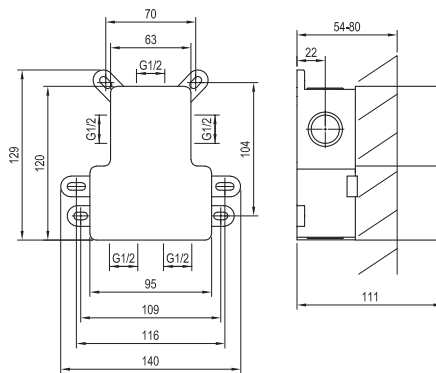

Order No.	Type	Design	Flow rate	Size of packaging (cm)	Gross weight (kg)
X070234	RB 07E.50 Basic body for concealed faucets, R-box Vertical O2			14,2x14x11,7	1.4
X070208	ES 065.00CR.O2.RB07E Concealed faucet, 2-way w/o body	Chrome	12/12	26x15x7,5	0.8
X070251	ES 065.10WV.O2.RB07E Concealed faucet, 2-way w/o body	White Velvet	12/12	26x15x7,5	0.8
X070288	ES 065.20BLM.O2.RB07E Concealed faucet, 2-way w/o body	Black Matt	12/12	26x15x7,5	0.8
X070325	ES 065.20GB.O2.RB07E Concealed faucet, 2-way w/o body	Graphite Brushed	12/12	26x15x7,5	0.8
X070362	ES 065.60RGB.O2.RB07E Concealed faucet, 2-way w/o body	Rose Gold Brushed	12/12	26x15x7,5	0.8
X070221	EL 065.00CR.O2.RB07E Concealed faucet, 2-way w/o body	Chrome	12/12	26x15x8	0.86
X070264	EL 065.10WV.O2.RB07E Concealed faucet, 2-way w/o body	White Velvet	12/12	26x15x8	0.86
X070301	EL 065.20BLM.O2.RB07E Concealed faucet, 2-way w/o body	Black Matt	12/12	26x15x8	0.86
X070338	EL 065.20GB.O2.RB07E Concealed faucet, 2-way w/o body	Graphite Brushed	12/12	26x15x8	0.86
X070375	EL 065.60RGB.O2.RB07E Concealed faucet, 2-way w/o body	Rose Gold Brushed	12/12	26x15x8	0.86