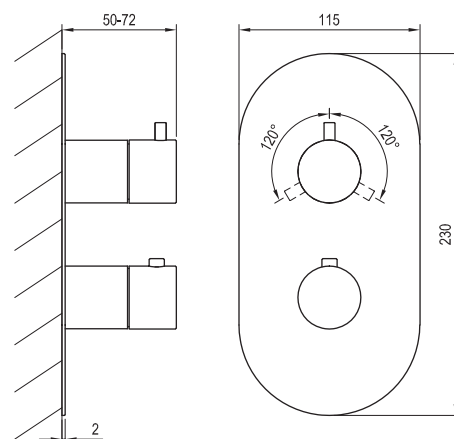

Order No.	Type	Design	Flow rate	Size of packaging (cm)	Gross weight (kg)
X070209	ES 067.00CR.O3.RB07C Thermostatic concealed faucet, 3-way w/o body	Chrome	22/22/22	26x15x7,5	1
X070252	ES 067.10WV.O3.RB07C Thermostatic concealed faucet, 3-way w/o body	White Velvet	22/22/22	26x15x7,5	1
X070289	ES 067.20BLM.O3.RB07C Thermostatic concealed faucet, 3-way w/o body	Black Matt	22/22/22	26x15x7,5	1
X070326	ES 067.20GB.O3.RB07C Thermostatic concealed faucet, 3-way w/o body	Graphite Brushed	22/22/22	26x15x7,5	1
X070363	ES 067.60RGB.O3.RB07C Thermostatic concealed faucet, 3-way w/o body	Rose Gold Brushed	22/22/22	26x15x7,5	1
X070232	RB 07C.50 Basic body for thermostatic concealed faucets, R-box Termo			15,7x17x15,7	2.67

Flow rates ES 063.XX.O2.RB07C: outlet 1/outlet 2

Flow rates ES 067.XX.O3.RB07C: outlet 1/outlet 2/outlet 3

The flow rate is given in l/min at a pressure of 0.3 MPa. Products are delivered within 14 days as standard.