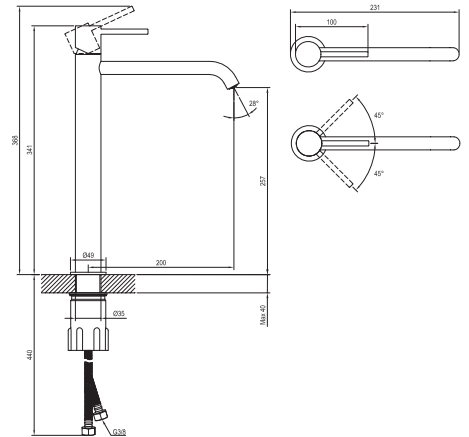

Order No.	Type	Design	Flow rate	Size of packaging (cm)	Gross weight (kg)
X070194	ES 015.00CR Washbasin faucet 340 mm, w/o pop-up waste	Chrome	5	41,3x23x7,4	1.75
X070237	ES 015.10WV Washbasin faucet 340 mm, w/o pop-up waste	White Velvet	5	41,3x23x7,4	1.75
X070274	ES 015.20BLM Washbasin faucet 340 mm, w/o pop-up waste	Black Matt	5	41,3x23x7,4	1.75
X070311	ES 015.20GB Washbasin faucet 340 mm, w/o pop-up waste	Graphite Brushed	5	41,3x23x7,4	1.75
X070348	ES 015.60RGB Washbasin faucet 340 mm, w/o pop-up waste	Rose Gold Brushed	5	41,3x23x7,4	1.75