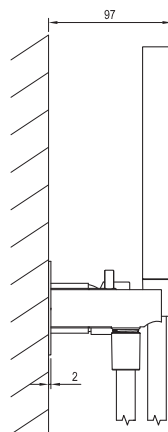

Order No.	Type	Design	Flow rate	Size of packaging (cm)	Gross weight (kg)
<b>X070217</b>	EL 068.00CR.O3.RB07F Concealed faucet, 3-way w/o body	Chrome	22/22/22	26x15x7,5	1.05
<b>X070260</b>	EL 068.10WV.O3.RB07F Concealed faucet, 3-way w/o body	White Velvet	22/22/22	26x15x7,5	1.05
<b>X070297</b>	EL 068.20BLM.O3.RB07F Concealed faucet, 3-way w/o body	Black Matt	22/22/22	26x15x7,5	1.05
<b>X070334</b>	EL 068.20GB.O3.RB07F Concealed faucet, 3-way w/o body	Graphite Brushed	22/22/22	26x15x7,5	1.05
<b>X070371</b>	EL 068.60RGB.O3.RB07F Concealed faucet, 3-way w/o body	Rose Gold Brushed	22/22/22	26x15x7,5	1.05
<b>X070235</b>	RB 07F.50 Basic body for concealed faucets, R-box Vertical O2/O3			15,7x17x15,7	2.77

# Eleganta

Order No.	Type	Design	Flow rate	Size of packaging (cm)	Gross weight (kg)
X070220	EL 065.00CR.O2.RB07D.+S Concealed faucet, 2-way w/o body, with set	Chrome	10/18	32x22,5x8	1.74
X070263	EL 065.10WV.O2.RB07D.+S Concealed faucet, 2-way w/o body, with set	White Velvet	10/18	32x22,5x8	1.74
X070300	EL 065.20BLM.O2.RB07D.+S Concealed faucet, 2-way w/o body, with set	Black Matt	10/18	32x22,5x8	1.74
X070337	EL 065.20GB.O2.RB07D.+S Concealed faucet, 2-way w/o body, with set	Graphite Brushed	10/18	32x22,5x8	1.74
X070374	EL 065.60RGB.O2.RB07D.+S Concealed faucet, 2-way w/o body, with set	Rose Gold Brushed	10/18	32x22,5x8	1.74
X070233	RB 07D.50 Basic body for concealed faucets, R-box Horizontal			25,7x11x11,5	1.85