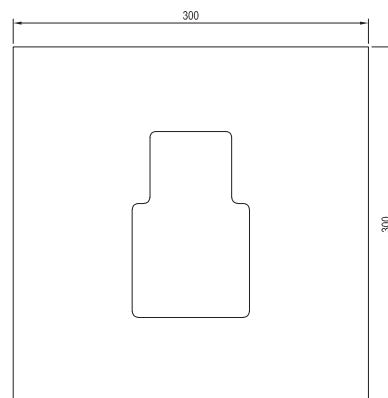

Order No.	Type	Design	Flow rate	Size of packaging (cm)	Gross weight (kg)
<b>X070231</b>	RB 07B.50 Basic body for washbasin concealed faucets, R-box Basin			25,7x11x11,5	1.2
<b>X070198</b>	ES 019.00CR.O1.RB07B Washbasin concealed faucet, w/o body	Chrome	5	32x22,5x8	0.93
<b>X070241</b>	ES 019.10WV.O1.RB07B Washbasin concealed faucet, w/o body	White Velvet	5	32x22,5x8	0.93
<b>X070278</b>	ES 019.20BLM.O1.RB07B Washbasin concealed faucet, w/o body	Black Matt	5	32x22,5x8	0.93
<b>X070315</b>	ES 019.20GB.O1.RB07B Washbasin concealed faucet, w/o body	Graphite Brushed	5	32x22,5x8	0.93
<b>X070352</b>	ES 019.60RGB.O1.RB07B Washbasin concealed faucet, w/o body	Rose Gold Brushed	5	32x22,5x8	0.93
<b>X070212</b>	EL 019.00CR.O1.RB07B Washbasin concealed faucet, w/o body	Chrome	5	32x22,5x8	1.69
<b>X070255</b>	EL 019.10WV.O1.RB07B Washbasin concealed faucet, w/o body	White Velvet	5	32x22,5x8	1.69
<b>X070292</b>	EL 019.20BLM.O1.RB07B Washbasin concealed faucet, w/o body	Black Matt	5	32x22,5x8	1.69
<b>X070329</b>	EL 019.20GB.O1.RB07B Washbasin concealed faucet, w/o body	Graphite Brushed	5	32x22,5x8	1.69
<b>X070366</b>	EL 019.60RGB.O1.RB07B Washbasin concealed faucet, w/o body	Rose Gold Brushed	5	32x22,5x8	1.69