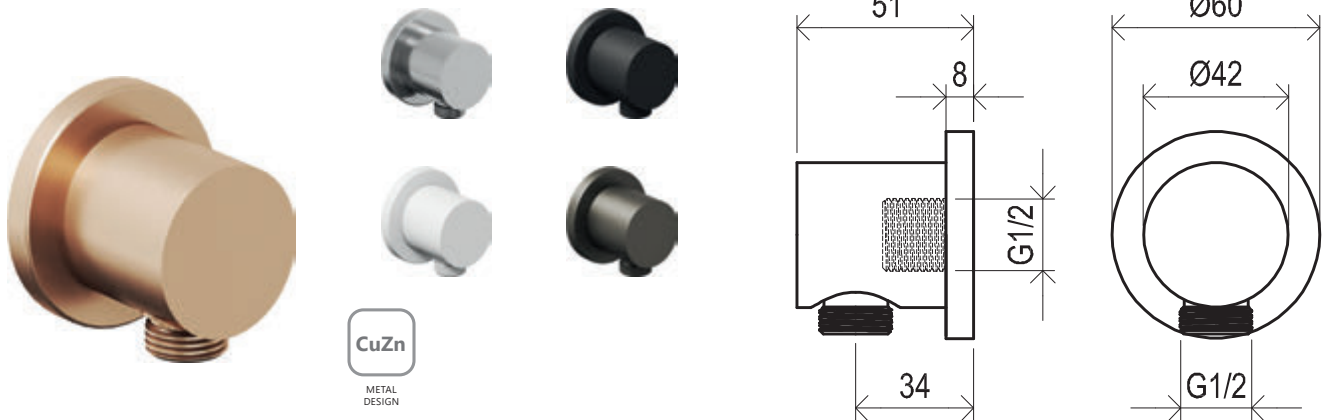

EASYCLEAN

AIR

CuZn

METAL  
DESIGN

Order No.	Type	Design	Flow rate	Size of packaging (cm)	Gross weight (kg)
<b>X07P007</b>	957.00CR Hand shower Air, 1 function	chrome	15	4x4x25	0.17

Order No.	Type	Design	Size of packaging (cm)	Gross weight (kg)
<b>X07P004</b>	701.00CR Wall-mounted shower outlet, brass	chrome	8x5,5x7	0.41
<b>X07P685</b>	701.11WV Wall-mounted shower outlet, brass	White Velvet	8x5,5x7	0.41
<b>X07P673</b>	701.21BLM Wall-mounted shower outlet, brass	Black Matt	8x5,5x7	0.41
<b>X07P697</b>	701.21GB Wall-mounted shower outlet, brass	Graphite Brushed	8x5,5x7	0.41
<b>X07P709</b>	701.61RGB Wall-mounted shower outlet, brass	Rose Gold Brushed	8x5,5x7	0.41