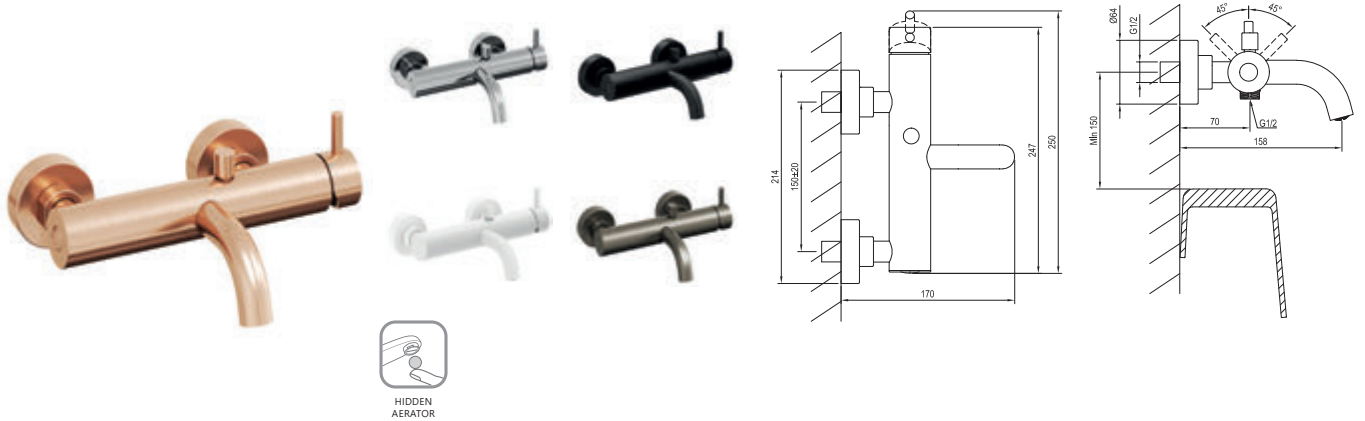

Order No.	Type	Design	Flow rate	Size of packaging (cm)	Gross weight (kg)
X070199	ES 022.00CR Wall-mounted bathtub faucet, w/o set	Chrome	14/16	27x24,4x7	2.2
X070242	ES 022.10WV Wall-mounted bathtub faucet, w/o set	White Velvet	14/16	27x24,4x7	2.2
X070279	ES 022.20BLM Wall-mounted bathtub faucet, w/o set	Black Matt	14/16	27x24,4x7	2.2
X070316	ES 022.20GB Wall-mounted bathtub faucet, w/o set	Graphite Brushed	14/16	27x24,4x7	2.2
X070353	ES 022.60RGB Wall-mounted bathtub faucet, w/o set	Rose Gold Brushed	14/16	27x24,4x7	2.2