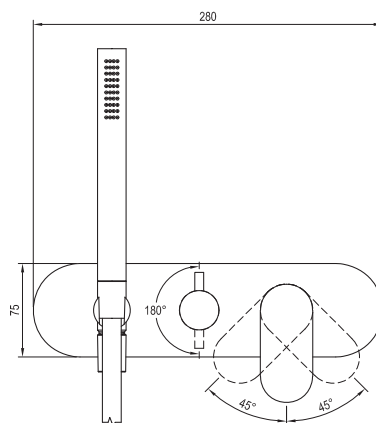

# Eleganta

Order No.	Type	Design	Flow rate	Size of packaging (cm)	Gross weight (kg)
<b>X070221</b>	EL 065.00CR.O2.RB07E Concealed faucet, 2-way w/o body	Chrome	12/12	26x15x8	0.86
<b>X070264</b>	EL 065.10WV.O2.RB07E Concealed faucet, 2-way w/o body	White Velvet	12/12	26x15x8	0.86
<b>X070301</b>	EL 065.20BLM.O2.RB07E Concealed faucet, 2-way w/o body	Black Matt	12/12	26x15x8	0.86
<b>X070338</b>	EL 065.20GB.O2.RB07E Concealed faucet, 2-way w/o body	Graphite Brushed	12/12	26x15x8	0.86
<b>X070375</b>	EL 065.60RGB.O2.RB07E Concealed faucet, 2-way w/o body	Rose Gold Brushed	12/12	26x15x8	0.86
<b>X070234</b>	RB 07E.50 Basic body for concealed faucets, R-box Vertical O2			14,2x14x11,7	1.4

# Eleganta

Order No.	Type	Design	Flow rate	Size of packaging (cm)	Gross weight (kg)
X070220	EL 065.00CR.O2.RB07D.+S Concealed faucet, 2-way w/o body, with set	Chrome	10/18	32x22,5x8	1.74
X070263	EL 065.10WV.O2.RB07D.+S Concealed faucet, 2-way w/o body, with set	White Velvet	10/18	32x22,5x8	1.74
X070300	EL 065.20BLM.O2.RB07D.+S Concealed faucet, 2-way w/o body, with set	Black Matt	10/18	32x22,5x8	1.74
X070337	EL 065.20GB.O2.RB07D.+S Concealed faucet, 2-way w/o body, with set	Graphite Brushed	10/18	32x22,5x8	1.74
X070374	EL 065.60RGB.O2.RB07D.+S Concealed faucet, 2-way w/o body, with set	Rose Gold Brushed	10/18	32x22,5x8	1.74
X070233	RB 07D.50 Basic body for concealed faucets, R-box Horizontal			25,7x11x11,5	1.85