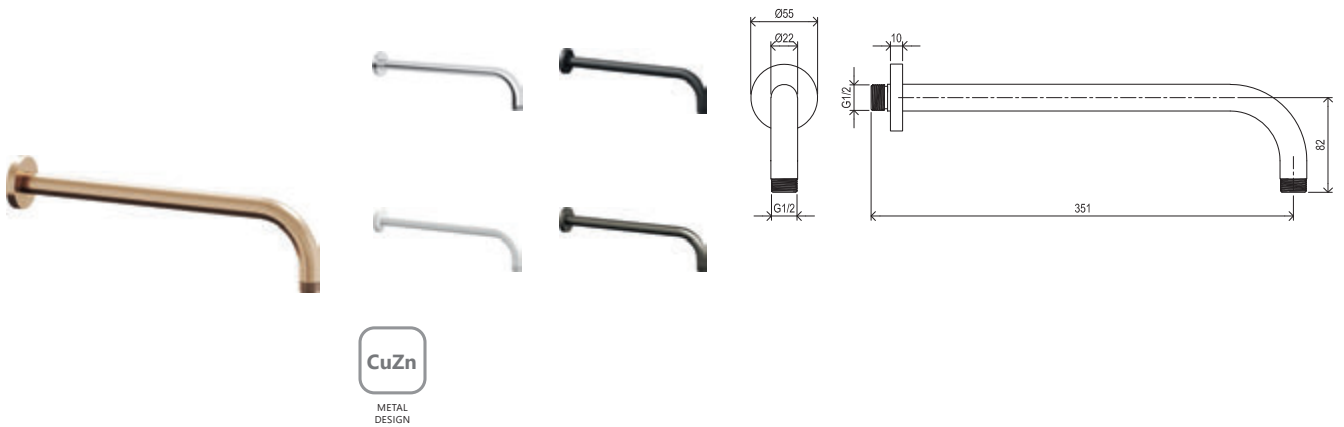

Order No.	Type	Design	Size of packaging (cm)	Gross weight (kg)
X07P112	702.00CR Side outlet arm, brass	chrome	37x10x4,5	0.48
X07P688	702.11WV Side outlet arm, brass	White Velvet	37x10x4,5	0.48
X07P676	702.21BLM Side outlet arm, brass	Black Matt	37x10x4,5	0.48
X07P700	702.21GB Side outlet arm, brass	Graphite Brushed	37x10x4,5	0.48
X07P712	702.61RGB Side outlet arm, brass	Rose Gold Brushed	37x10x4,5	0.48