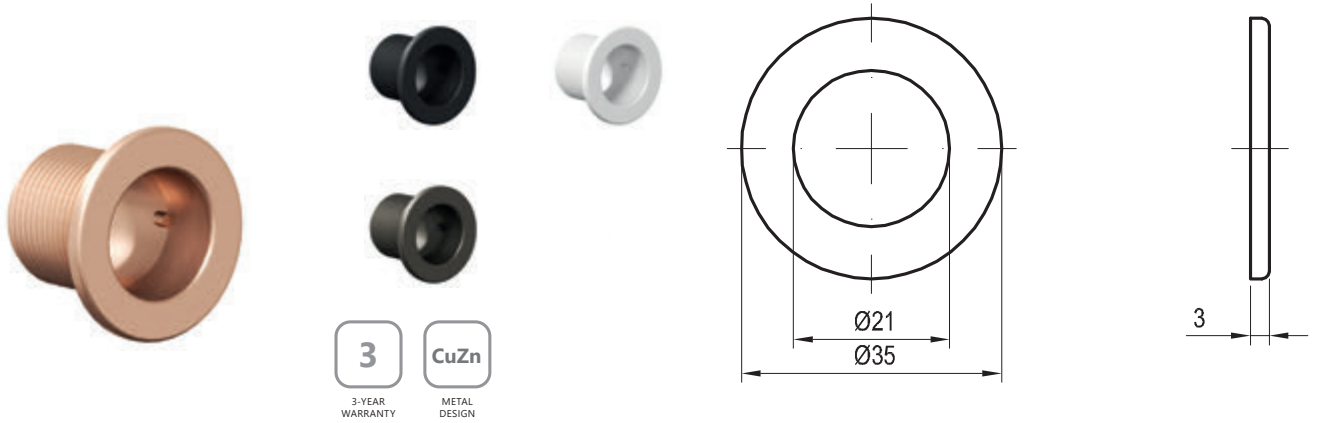

Order No.	Type	Design	Size of packaging (cm)	Gross weight (kg)
X01807	Overflow cover for washbasin RF1	white matt	10x10x5	0.8
X01808	Overflow cover for washbasin RF1	black matt	10x10x5	0.8
X01832	Overflow cover for washbasin RF1	Graphite Brushed	10x10x5	0.01
X01833	Overflow cover for washbasin RF1	Rose Gold Brushed	10x10x5	0.01

The chrome cover is part of the cast washbasins with overflow.