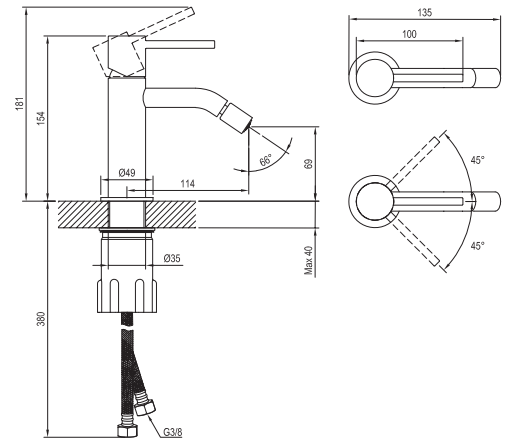

Order No.	Type	Design	Flow rate	Size of packaging (cm)	Gross weight (kg)
X070201	ES 056.00CR Bidet faucet 154 mm, w/o pop-up waste	Chrome	5	35,3x23x7,4	1.04
X070244	ES 056.10WV Bidet faucet 154 mm, w/o pop-up waste	White Velvet	5	35,3x23x7,4	1.04
X070281	ES 056.20BLM Bidet faucet 154 mm, w/o pop-up waste	Black Matt	5	35,3x23x7,4	1.04
X070318	ES 056.20GB Bidet faucet 154 mm, w/o pop-up waste	Graphite Brushed	5	35,3x23x7,4	1.04
X070355	ES 056.60RGB Bidet faucet 154 mm, w/o pop-up waste	Rose Gold Brushed	5	35,3x23x7,4	1.04