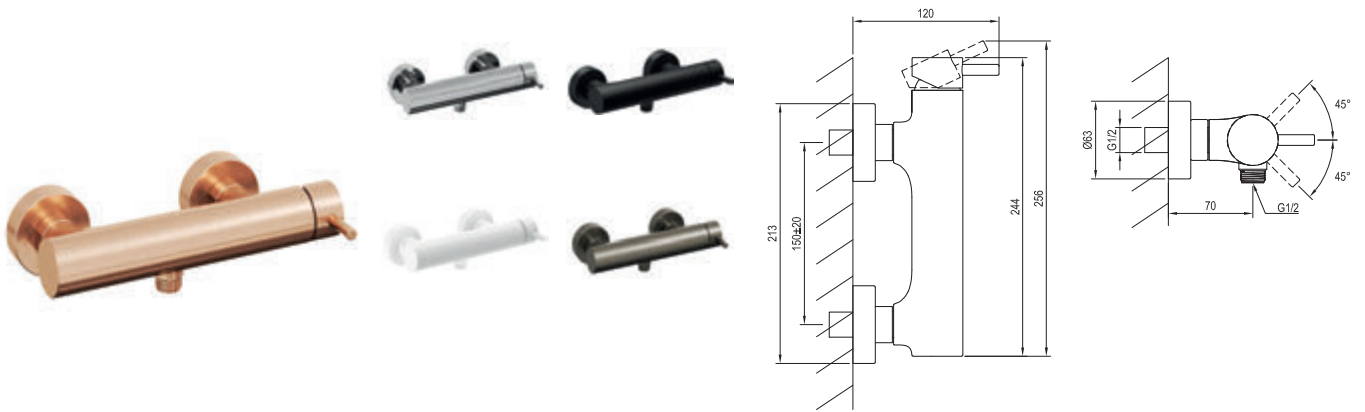

Order No.	Type	Design	Flow rate	Size of packaging (cm)	Gross weight (kg)
X070200	ES 032.00CR Wall-mounted shower faucet, w/o set	Chrome	24	27x24,4x7	1.9
X070243	ES 032.10WV Wall-mounted shower faucet, w/o set	White Velvet	24	27x24,4x7	1.9
X070280	ES 032.20BLM Wall-mounted shower faucet, w/o set	Black Matt	24	27x24,4x7	1.9
X070317	ES 032.20GB Wall-mounted shower faucet, w/o set	Graphite Brushed	24	27x24,4x7	1.9
X070354	ES 032.60RGB Wall-mounted shower faucet, w/o set	Rose Gold Brushed	24	27x24,4x7	1.9