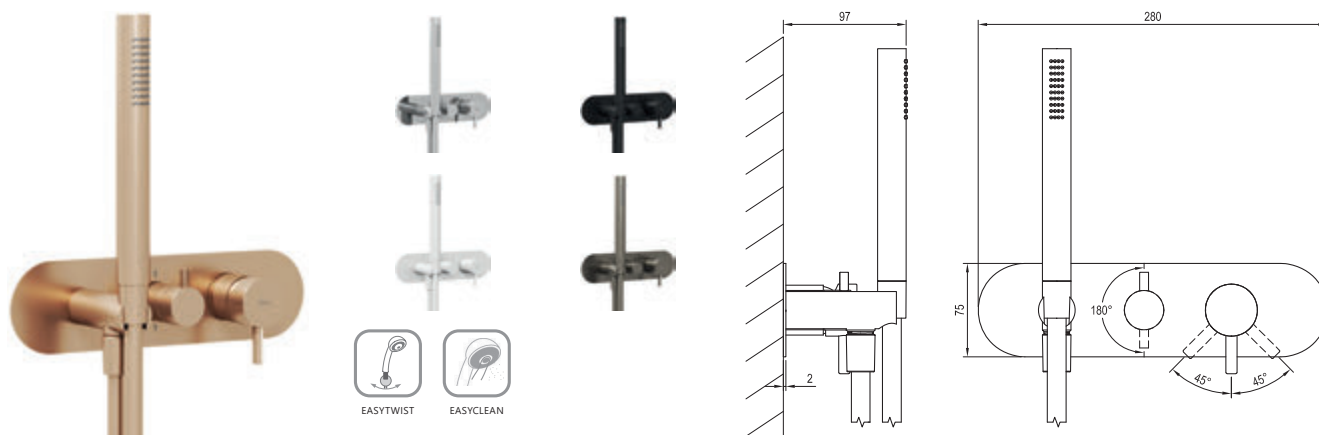

Order No.	Type	Design	Flow rate	Size of packaging (cm)	Gross weight (kg)
X070207	ES 065.00CR.O2.RB07D.+S Concealed faucet, 2-way w/o body, with set	Chrome	10/16	32x22,5x8	1.7
X070250	ES 065.10WV.O2.RB07D.+S Concealed faucet, 2-way w/o body, with set	White Velvet	10/16	32x22,5x8	1.7
X070287	ES 065.20BLM.O2.RB07D.+S Concealed faucet, 2-way w/o body, with set	Black Matt	10/16	32x22,5x8	1.7
X070324	ES 065.20GB.O2.RB07D.+S Concealed faucet, 2-way w/o body, with set	Graphite Brushed	10/16	32x22,5x8	1.7
X070361	ES 065.60RGB.O2.RB07D.+S Concealed faucet, 2-way w/o body, with set	Rose Gold Brushed	10/16	32x22,5x8	1.7
X070233	RB 07D.50 Basic body for concealed faucets, R-box Horizontal			25,7x11x11,5	1.85