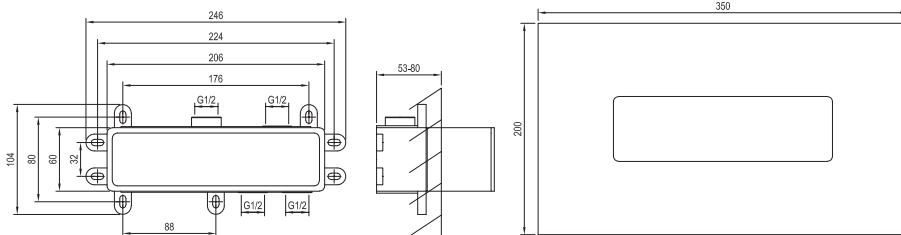

Order No.	Type	Design	Flow rate	Size of packaging (cm)	Gross weight (kg)
X070233	RB 07D.50 Basic body for concealed faucets, R-box Horizontal			25,7x11x11,5	1.85
X070207	ES 065.00CR.O2.RB07D.+S Concealed faucet, 2-way w/o body, with set	Chrome	10/16	32x22,5x8	1.7
X070250	ES 065.10WV.O2.RB07D.+S Concealed faucet, 2-way w/o body, with set	White Velvet	10/16	32x22,5x8	1.7
X070287	ES 065.20BLM.O2.RB07D.+S Concealed faucet, 2-way w/o body, with set	Black Matt	10/16	32x22,5x8	1.7
X070324	ES 065.20GB.O2.RB07D.+S Concealed faucet, 2-way w/o body, with set	Graphite Brushed	10/16	32x22,5x8	1.7
X070361	ES 065.60RGB.O2.RB07D.+S Concealed faucet, 2-way w/o body, with set	Rose Gold Brushed	10/16	32x22,5x8	1.7
X070202	ES 068.00CR.O3.RB07D.+S Concealed faucet, 3-way w/o body, with set	Chrome	10/17/16	32x22,5x8	1.7
X070245	ES 068.10WV.O3.RB07D.+S Concealed faucet, 3-way w/o body, with set	White Velvet	10/17/16	32x22,5x8	1.7
X070282	ES 068.20BLM.O3.RB07D.+S Concealed faucet, 3-way w/o body, with set	Black Matt	10/17/16	32x22,5x8	1.7
X070319	ES 068.20GB.O3.RB07D.+S Concealed faucet, 3-way w/o body, with set	Graphite Brushed	10/17/16	32x22,5x8	1.7
X070356	ES 068.60RGB.O3.RB07D.+S Concealed faucet, 3-way w/o body, with set	Rose Gold Brushed	10/17/16	32x22,5x8	1.7
X070220	EL 065.00CR.O2.RB07D.+S Concealed faucet, 2-way w/o body, with set	Chrome	10/18	32x22,5x8	1.74
X070263	EL 065.10WV.O2.RB07D.+S Concealed faucet, 2-way w/o body, with set	White Velvet	10/18	32x22,5x8	1.74
X070300	EL 065.20BLM.O2.RB07D.+S Concealed faucet, 2-way w/o body, with set	Black Matt	10/18	32x22,5x8	1.74
X070337	EL 065.20GB.O2.RB07D.+S Concealed faucet, 2-way w/o body, with set	Graphite Brushed	10/18	32x22,5x8	1.74
X070374	EL 065.60RGB.O2.RB07D.+S Concealed faucet, 2-way w/o body, with set	Rose Gold Brushed	10/18	32x22,5x8	1.74
X070216	EL 068.00CR.O3.RB07D.+S Concealed faucet, 3-way w/o body, with set	Chrome	10/17/18	32x22,5x8	1.74
X070259	EL 068.10WV.O3.RB07D.+S Concealed faucet, 3-way w/o body, with set	White Velvet	10/17/18	32x22,5x8	1.74
X070296	EL 068.20BLM.O3.RB07D.+S Concealed faucet, 3-way w/o body, with set	Black Matt	10/17/18	32x22,5x8	1.74
X070333	EL 068.20GB.O3.RB07D.+S Concealed faucet, 3-way w/o body, with set	Graphite Brushed	10/17/18	32x22,5x8	1.74
X070370	EL 068.60RGB.O3.RB07D.+S Concealed faucet, 3-way w/o body, with set	Rose Gold Brushed	10/17/18	32x22,5x8	1.74