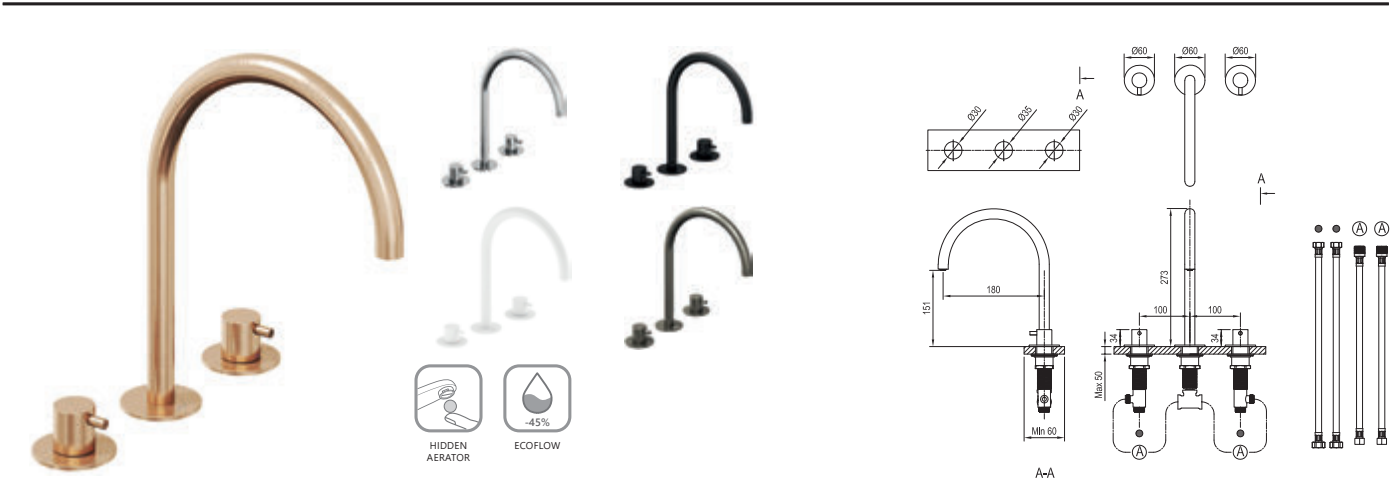

Order No.	Type	Design	Flow rate	Size of packaging (cm)	Gross weight (kg)
X070195	ES 018.00CR Washbasin faucet 3-hole 270 mm, w/o pop-up waste	Chrome	5	41,3x23x7,4	2.4
X070238	ES 018.10WV Washbasin faucet 3-hole 270 mm, w/o pop-up waste	White Velvet	5	41,3x23x7,4	2.4
X070275	ES 018.20BLM Washbasin faucet 3-hole 270 mm, w/o pop-up waste	Black Matt	5	41,3x23x7,4	2.4
X070312	ES 018.20GB Washbasin faucet 3-hole 270mm, w/o pop-up waste	Graphite Brushed	5	41,3x23x7,4	2.4
X070349	ES 018.60RGB Washbasin faucet 3-hole 270 mm, w/o pop-up waste	Rose Gold Brushed	5	41,3x23x7,4	2.4