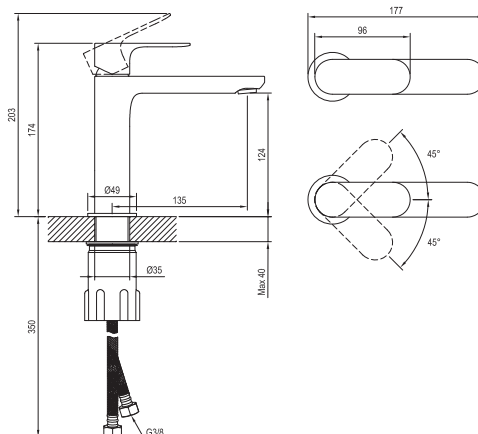

### Don't miss

1. Standing washbasin faucets have 25 mm ceramic cartridge and flexible 450 mm connecting hoses with a thread diameter of G3/8.
2. The faucets can be color-matched with the accessories - washbasin waste plugs and waste trap, angle valve, bathtub waste set with Bowden control and shower tray siphon.
3. Concealed faucets have the code of the compatible R-box in their product name, so you can't go wrong when choosing one.
4. Washbasin standing faucets are also available in the BeCool variant, which saves hot water consumption by releasing only cold water when the lever is moved upwards in the middle position.
5. Faucets EL 065.00.O2.RB07D.+S EL 068.00.O3.RB07D.+S include a set - hose, hand shower and integrated shower holder.

# Eleganta

EASYFIX

FLEXIFLOW

ECOFLOW

Order No.	Type	Design	Flow rate	Size of packaging (cm)	Gross weight (kg)
<b>X070210</b>	EL 012.00CR Washbasin faucet 170 mm, w/o pop-up waste	Chrome	5	35,3x23x7,4	1.35
<b>X070253</b>	EL 012.10WV Washbasin faucet 170 mm, w/o pop-up waste	White Velvet	5	35,3x23x7,4	1.35
<b>X070290</b>	EL 012.20BLM Washbasin faucet 170 mm, w/o pop-up waste	Black Matt	5	35,3x23x7,4	1.35
<b>X070327</b>	EL 012.20GB Washbasin faucet 170 mm, w/o pop-up waste	Graphite Brushed	5	35,3x23x7,4	1.35
<b>X070364</b>	EL 012.60RGB Washbasin faucet 170 mm, w/o pop-up waste	Rose Gold Brushed	5	35,3x23x7,4	1.35