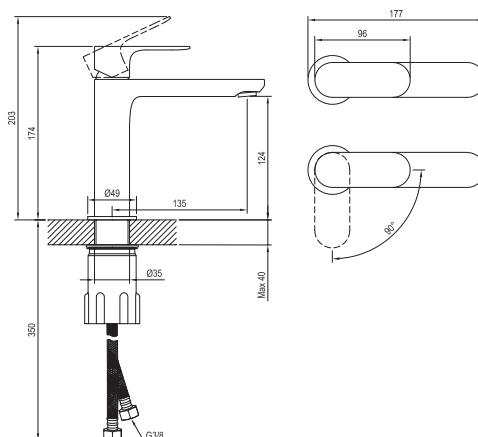

Order No.	Type	Design	Flow rate	Size of packaging (cm)	Gross weight (kg)
X070409	EL 012.01CR Washbasin faucet BeCool 170 mm, w/o pop-up waste	Chrome	5	35,3x23x7,4	1.35
X070410	EL 012.11WV Washbasin faucet BeCool 170 mm, w/o pop-up waste	White Velvet	5	35,3x23x7,4	1.35
X070411	EL 012.21BLM Washbasin faucet BeCool 170 mm, w/o pop-up waste	Black Matt	5	35,3x23x7,4	1.35
X070412	EL 012.21GB Washbasin faucet BeCool 170 mm, w/o pop-up waste	Graphite Brushed	5	35,3x23x7,4	1.35
X070413	EL 012.61RGB Washbasin faucet BeCool 170 mm, w/o pop-up waste	Rose Gold Brushed	5	35,3x23x7,4	1.35

The flow rate is given in l/min at a pressure of 0.3 MPa. Products are delivered within 14 days as standard.