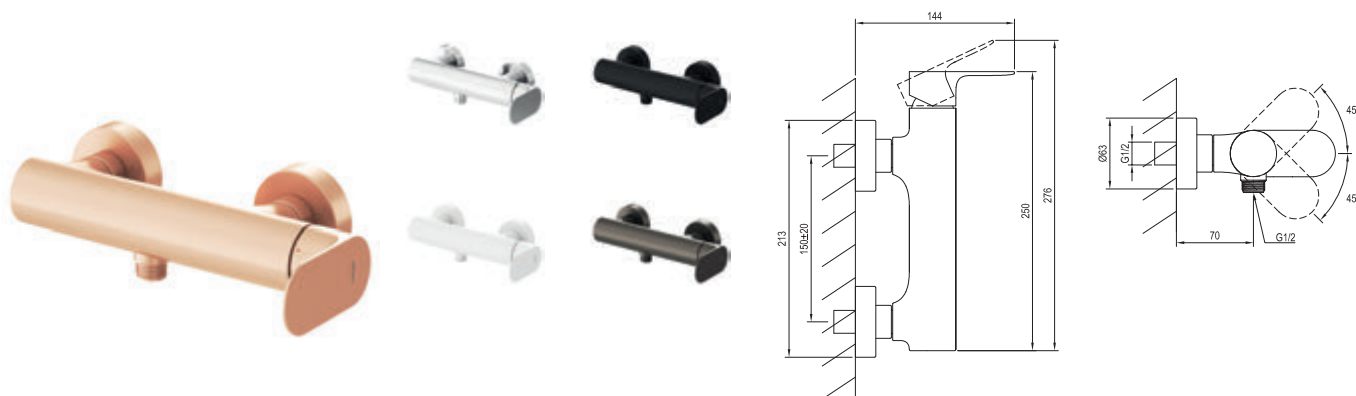

# Eleganta

Order No.	Type	Design	Flow rate	Size of packaging (cm)	Gross weight (kg)
<b>X070213</b>	EL 022.00CR Wall-mounted bathtub faucet, w/o set	Chrome	13/22	27x24,4x7	2.6
<b>X070256</b>	EL 022.10WV Wall-mounted bathtub faucet, w/o set	White Velvet	13/22	27x24,4x7	2.6
<b>X070293</b>	EL 022.20BLM Wall-mounted bathtub faucet, w/o set	Black Matt	13/22	27x24,4x7	2.6
<b>X070330</b>	EL 022.20GB Wall-mounted bathtub faucet, w/o set	Graphite Brushed	13/22	27x24,4x7	2.6
<b>X070367</b>	EL 022.60RGB Wall-mounted bathtub faucet, w/o set	Rose Gold Brushed	13/22	27x24,4x7	2.6