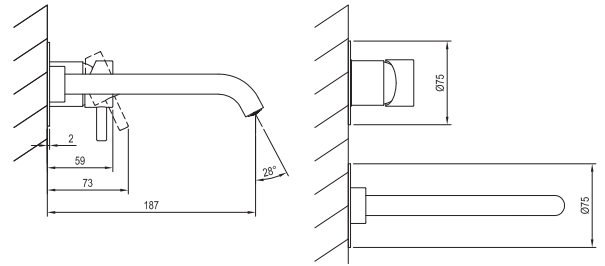

Order No.	Type	Design	Flow rate	Size of packaging (cm)	Gross weight (kg)
X070198	ES 019.00CR.O1.RB07B Washbasin concealed faucet, w/o body	Chrome	5	32x22,5x8	0.93
X070241	ES 019.10WV.O1.RB07B Washbasin concealed faucet, w/o body	White Velvet	5	32x22,5x8	0.93
X070278	ES 019.20BLM.O1.RB07B Washbasin concealed faucet, w/o body	Black Matt	5	32x22,5x8	0.93
X070315	ES 019.20GB.O1.RB07B Washbasin concealed faucet, w/o body	Graphite Brushed	5	32x22,5x8	0.93
X070352	ES 019.60RGB.O1.RB07B Washbasin concealed faucet, w/o body	Rose Gold Brushed	5	32x22,5x8	0.93
X070231	RB 07B.50 Basic body for washbasin concealed faucets, R-box Basin			25,7x11x11,5	1.2