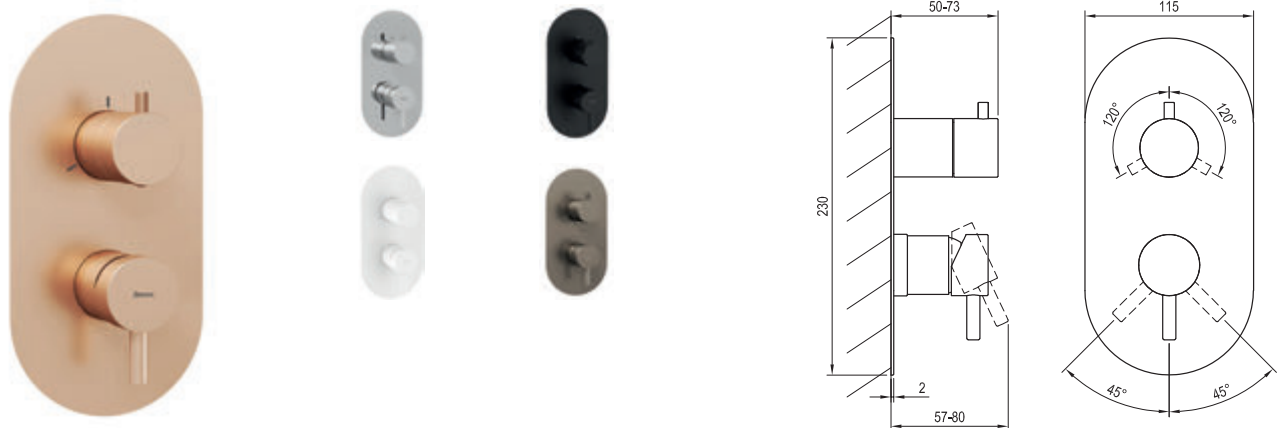

Order No.	Type	Design	Flow rate	Size of packaging (cm)	Gross weight (kg)
<b>X070208</b>	ES 065.00CR.O2.RB07E Concealed faucet, 2-way w/o body	Chrome	12/12	26x15x7,5	0.8
<b>X070251</b>	ES 065.10WV.O2.RB07E Concealed faucet, 2-way w/o body	White Velvet	12/12	26x15x7,5	0.8
<b>X070288</b>	ES 065.20BLM.O2.RB07E Concealed faucet, 2-way w/o body	Black Matt	12/12	26x15x7,5	0.8
<b>X070325</b>	ES 065.20GB.O2.RB07E Concealed faucet, 2-way w/o body	Graphite Brushed	12/12	26x15x7,5	0.8
<b>X070362</b>	ES 065.60RGB.O2.RB07E Concealed faucet, 2-way w/o body	Rose Gold Brushed	12/12	26x15x7,5	0.8
<b>X070234</b>	RB 07E.50 Basic body for concealed faucets, R-box Vertical O2			14,2x14x11,7	1.4