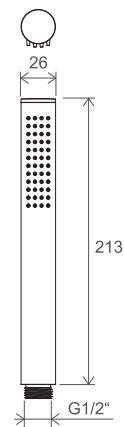

EASYCLEAN

Order No.	Type	Design	Flow rate	Size of packaging (cm)	Gross weight (kg)
<b>X07P687</b>	980.10WV Head shower round, brass, 250 mm	White Velvet	12	27x28x8	1.53
<b>X07P675</b>	980.20BLM Head shower round, brass, 250 mm	Black Matt	12	27x28x8	1.53
<b>X07P699</b>	980.20GB Head shower round, brass, 250 mm	Graphite Brushed	12	27x28x8	1.53
<b>X07P711</b>	980.60RGB Head shower round, brass, 250 mm	Rose Gold Brushed	12	27x28x8	1.53

# Showers and accessories

Order No.	Type	Design	Flow rate	Size of packaging (cm)	Gross weight (kg)
<b>X07P682</b>	951.10WV Hand shower round, brass	White Velvet	12	24x4x5,5	0.15
<b>X07P670</b>	951.20BLM Hand shower round, brass	Black Matt	12	24x4x5,5	0.15
<b>X07P694</b>	951.20GB Hand shower round, brass	Graphite Brushed	12	24x4x5,5	0.15
<b>X07P706</b>	951.60RGB Hand shower round, brass	Rose Gold Brushed	12	24x4x5,5	0.15

EASYCLEAN

AIR

CuZn

METAL  
DESIGN

Order No.	Type	Design	Flow rate	Size of packaging (cm)	Gross weight (kg)
<b>X07P007</b>	957.00CR Hand shower Air, 1 function	chrome	15	4x4x25	0.17

Order No.	Type	Design	Size of packaging (cm)	Gross weight (kg)
<b>X07P004</b>	701.00CR Wall-mounted shower outlet, brass	chrome	8x5,5x7	0.41
<b>X07P685</b>	701.11WV Wall-mounted shower outlet, brass	White Velvet	8x5,5x7	0.41
<b>X07P673</b>	701.21BLM Wall-mounted shower outlet, brass	Black Matt	8x5,5x7	0.41
<b>X07P697</b>	701.21GB Wall-mounted shower outlet, brass	Graphite Brushed	8x5,5x7	0.41
<b>X07P709</b>	701.61RGB Wall-mounted shower outlet, brass	Rose Gold Brushed	8x5,5x7	0.41