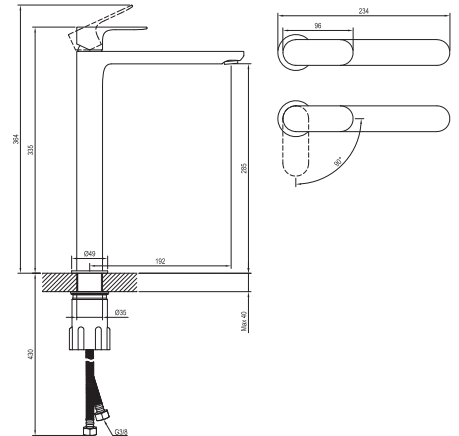

Order No.	Type	Design	Flow rate	Size of packaging (cm)	Gross weight (kg)
X070419	EL 015.01CR Washbasin faucet BeCool 335 mm, w/o pop-up waste	Chrome	5	41,3x23x7,4	2.17
X070420	EL 015.11WV Washbasin faucet BeCool 335 mm, w/o pop-up waste	White Velvet	5	41,3x23x7,4	2.17
X070421	EL 015.21BLM Washbasin faucet BeCool 335 mm, w/o pop-up waste	Black Matt	5	41,3x23x7,4	2.17
X070422	EL 015.21GB Washbasin faucet BeCool 335 mm, w/o pop-up waste	Graphite Brushed	5	41,3x23x7,4	2.17
X070423	EL 015.61RGB Washbasin faucet BeCool 335 mm, w/o pop-up waste	Rose Gold Brushed	5	41,3x23x7,4	2.17

The flow rate is given in l/min at a pressure of 0.3 MPa. Products are delivered within 14 days as standard.