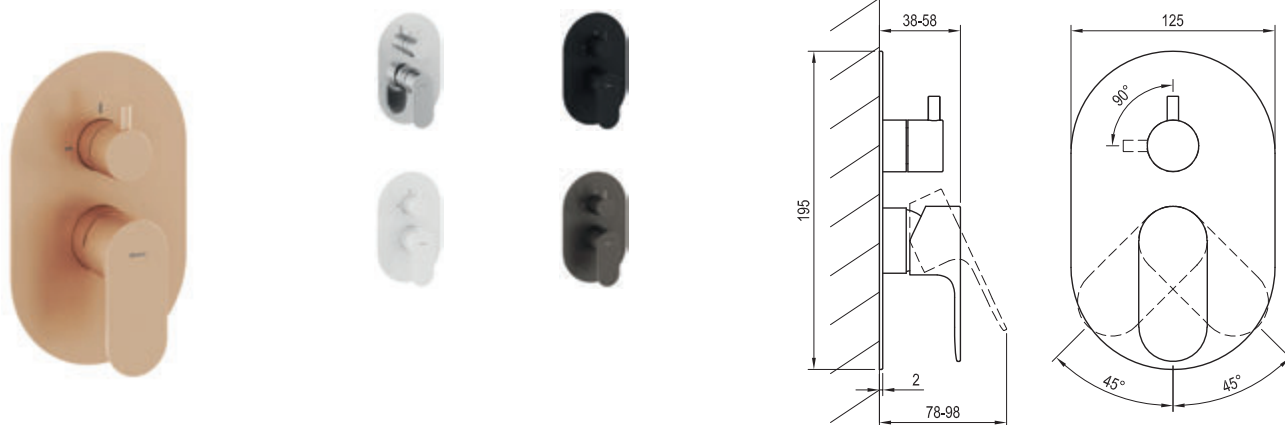

# Eleganta

Order No.	Type	Design	Flow rate	Size of packaging (cm)	Gross weight (kg)
<b>X070221</b>	EL 065.00CR.O2.RB07E Concealed faucet, 2-way w/o body	Chrome	12/12	26x15x8	0.86
<b>X070264</b>	EL 065.10WV.O2.RB07E Concealed faucet, 2-way w/o body	White Velvet	12/12	26x15x8	0.86
<b>X070301</b>	EL 065.20BLM.O2.RB07E Concealed faucet, 2-way w/o body	Black Matt	12/12	26x15x8	0.86
<b>X070338</b>	EL 065.20GB.O2.RB07E Concealed faucet, 2-way w/o body	Graphite Brushed	12/12	26x15x8	0.86
<b>X070375</b>	EL 065.60RGB.O2.RB07E Concealed faucet, 2-way w/o body	Rose Gold Brushed	12/12	26x15x8	0.86
<b>X070234</b>	RB 07E.50 Basic body for concealed faucets, R-box Vertical O2			14,2x14x11,7	1.4