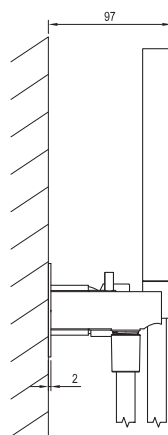

Order No.	Type	Design	Flow rate	Size of packaging (cm)	Gross weight (kg)
<b>X070217</b>	EL 068.00CR.O3.RB07F Concealed faucet, 3-way w/o body	Chrome	22/22/22	26x15x7,5	1.05
<b>X070260</b>	EL 068.10WV.O3.RB07F Concealed faucet, 3-way w/o body	White Velvet	22/22/22	26x15x7,5	1.05
<b>X070297</b>	EL 068.20BLM.O3.RB07F Concealed faucet, 3-way w/o body	Black Matt	22/22/22	26x15x7,5	1.05
<b>X070334</b>	EL 068.20GB.O3.RB07F Concealed faucet, 3-way w/o body	Graphite Brushed	22/22/22	26x15x7,5	1.05
<b>X070371</b>	EL 068.60RGB.O3.RB07F Concealed faucet, 3-way w/o body	Rose Gold Brushed	22/22/22	26x15x7,5	1.05
<b>X070235</b>	RB 07F.50 Basic body for concealed faucets, R-box Vertical O2/O3			15,7x17x15,7	2.77

# Eleganta

Order No.	Type	Design	Flow rate	Size of packaging (cm)	Gross weight (kg)
X070220	EL 065.00CR.O2.RB07D.+S Concealed faucet, 2-way w/o body, with set	Chrome	10/18	32x22,5x8	1.74
X070263	EL 065.10WV.O2.RB07D.+S Concealed faucet, 2-way w/o body, with set	White Velvet	10/18	32x22,5x8	1.74
X070300	EL 065.20BLM.O2.RB07D.+S Concealed faucet, 2-way w/o body, with set	Black Matt	10/18	32x22,5x8	1.74
X070337	EL 065.20GB.O2.RB07D.+S Concealed faucet, 2-way w/o body, with set	Graphite Brushed	10/18	32x22,5x8	1.74
X070374	EL 065.60RGB.O2.RB07D.+S Concealed faucet, 2-way w/o body, with set	Rose Gold Brushed	10/18	32x22,5x8	1.74
X070233	RB 07D.50 Basic body for concealed faucets, R-box Horizontal			25,7x11x11,5	1.85