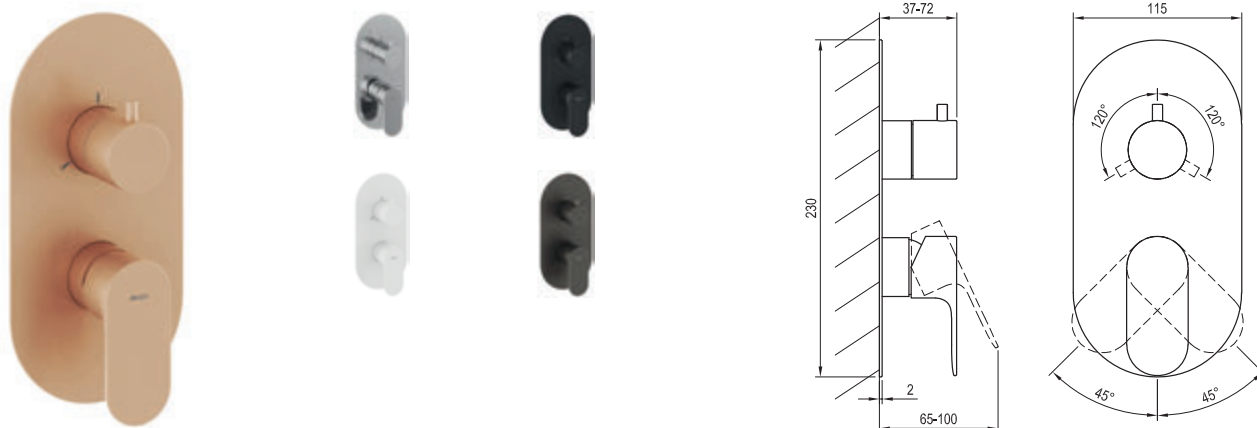

# Eleganta

Order No.	Type	Design	Flow rate	Size of packaging (cm)	Gross weight (kg)
<b>X070221</b>	EL 065.00CR.O2.RB07E Concealed faucet, 2-way w/o body	Chrome	12/12	26x15x8	0.86
<b>X070264</b>	EL 065.10WV.O2.RB07E Concealed faucet, 2-way w/o body	White Velvet	12/12	26x15x8	0.86
<b>X070301</b>	EL 065.20BLM.O2.RB07E Concealed faucet, 2-way w/o body	Black Matt	12/12	26x15x8	0.86
<b>X070338</b>	EL 065.20GB.O2.RB07E Concealed faucet, 2-way w/o body	Graphite Brushed	12/12	26x15x8	0.86
<b>X070375</b>	EL 065.60RGB.O2.RB07E Concealed faucet, 2-way w/o body	Rose Gold Brushed	12/12	26x15x8	0.86
<b>X070234</b>	RB 07E.50 Basic body for concealed faucets, R-box Vertical O2			14,2x14x11,7	1.4