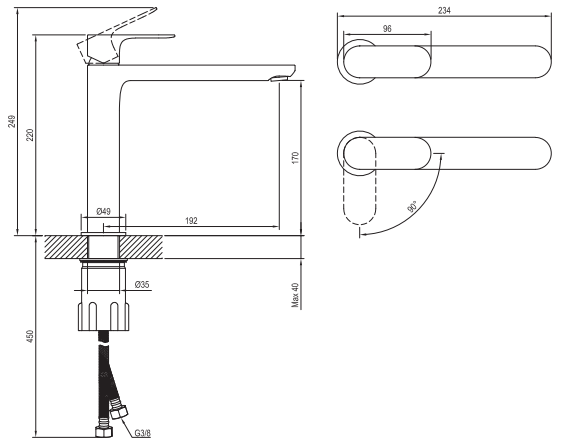

# Eleganta

EASYFIX

FLEXIFLOW

ECOFLOW

Order No.	Type	Design	Flow rate	Size of packaging (cm)	Gross weight (kg)
<b>X070210</b>	EL 012.00CR Washbasin faucet 170 mm, w/o pop-up waste	Chrome	5	35,3x23x7,4	1.35
<b>X070253</b>	EL 012.10WV Washbasin faucet 170 mm, w/o pop-up waste	White Velvet	5	35,3x23x7,4	1.35
<b>X070290</b>	EL 012.20BLM Washbasin faucet 170 mm, w/o pop-up waste	Black Matt	5	35,3x23x7,4	1.35
<b>X070327</b>	EL 012.20GB Washbasin faucet 170 mm, w/o pop-up waste	Graphite Brushed	5	35,3x23x7,4	1.35
<b>X070364</b>	EL 012.60RGB Washbasin faucet 170 mm, w/o pop-up waste	Rose Gold Brushed	5	35,3x23x7,4	1.35

EASYFIX

FLEXIFLOW

ECOFLOW

BeCool

Order No.	Type	Design	Flow rate	Size of packaging (cm)	Gross weight (kg)
<b>X070409</b>	EL 012.01CR Washbasin faucet BeCool 170 mm, w/o pop-up waste	Chrome	5	35,3x23x7,4	1.35
<b>X070410</b>	EL 012.11WV Washbasin faucet BeCool 170 mm, w/o pop-up waste	White Velvet	5	35,3x23x7,4	1.35
<b>X070411</b>	EL 012.21BLM Washbasin faucet BeCool 170 mm, w/o pop-up waste	Black Matt	5	35,3x23x7,4	1.35
<b>X070412</b>	EL 012.21GB Washbasin faucet BeCool 170 mm, w/o pop-up waste	Graphite Brushed	5	35,3x23x7,4	1.35
<b>X070413</b>	EL 012.61RGB Washbasin faucet BeCool 170 mm, w/o pop-up waste	Rose Gold Brushed	5	35,3x23x7,4	1.35

The flow rate is given in l/min at a pressure of 0.3 MPa. Products are delivered within 14 days as standard.

Order No.	Type	Design	Flow rate	Size of packaging (cm)	Gross weight (kg)
<b>X070384</b>	EL 014.00CR Washbasin faucet 220 mm, w/o pop-up waste	Chrome	5	41,3x23x7,4	1.77
<b>X070385</b>	EL 014.10WV Washbasin faucet 220 mm, w/o pop-up waste	White Velvet	5	41,3x23x7,4	1.77
<b>X070387</b>	EL 014.20BLM Washbasin faucet 220 mm, w/o pop-up waste	Black Matt	5	41,3x23x7,4	1.77
<b>X070386</b>	EL 014.20GB Washbasin faucet 220 mm, w/o pop-up waste	Graphite Brushed	5	41,3x23x7,4	1.77
<b>X070388</b>	EL 014.60RGB Washbasin faucet 220 mm, w/o pop-up waste	Rose Gold Brushed	5	41,3x23x7,4	1.77