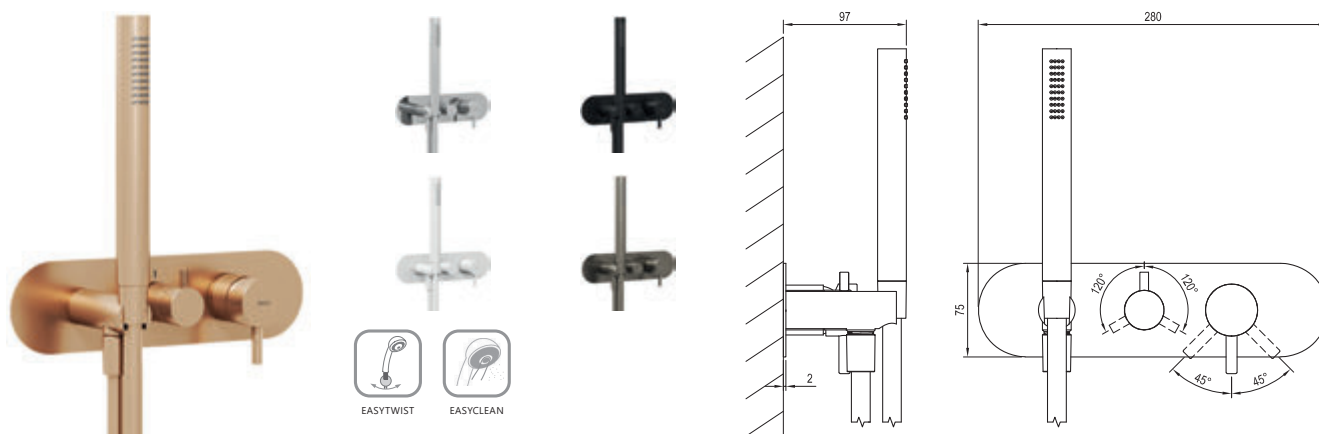

Order No.	Type	Design	Flow rate	Size of packaging (cm)	Gross weight (kg)
X070202	ES 068.00CR.O3.RB07D.+S Concealed faucet, 3-way w/o body, with set	Chrome	10/17/16	32x22,5x8	1.7
X070245	ES 068.10WV.O3.RB07D.+S Concealed faucet, 3-way w/o body, with set	White Velvet	10/17/16	32x22,5x8	1.7
X070282	ES 068.20BLM.O3.RB07D.+S Concealed faucet, 3-way w/o body, with set	Black Matt	10/17/16	32x22,5x8	1.7
X070319	ES 068.20GB.O3.RB07D.+S Concealed faucet, 3-way w/o body, with set	Graphite Brushed	10/17/16	32x22,5x8	1.7
X070356	ES 068.60RGB.O3.RB07D.+S Concealed faucet, 3-way w/o body, with set	Rose Gold Brushed	10/17/16	32x22,5x8	1.7
X070233	RB 07D.50 Basic body for concealed faucets, R-box Horizontal			25,7x11x11,5	1.85

Flow rates ES 065.XX.O2.RB07D.+S: hand shower/outlet 2

Flow rates ES 068.XX.O3.RB07D.+S: hand shower/outlet 2/outlet 3

The flow rate is given in l/min at a pressure of 0.3 MPa. Products are delivered within 14 days as standard.