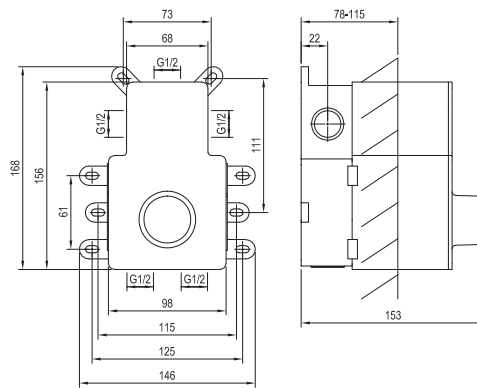

Order No.	Type	Design	Flow rate	Size of packaging (cm)	Gross weight (kg)
X070235	RB 07F.50 Basic body for concealed faucets, R-box Vertical O2/O3			15,7x17x15,7	2,77
X070203	ES 068.00CR.O3.RB07F Concealed faucet, 3-way w/o body	Chrome	22/22/22	26x15x7,5	1
X070246	ES 068.10WV.O3.RB07F Concealed faucet, 3-way w/o body	White Velvet	22/22/22	26x15x7,5	1
X070283	ES 068.20BLM.O3.RB07F Concealed faucet, 3-way w/o body	Black Matt	22/22/22	26x15x7,5	1
X070320	ES 068.20GB.O3.RB07F Concealed faucet, 3-way w/o body	Graphite Brushed	22/22/22	26x15x7,5	1
X070357	ES 068.60RGB.O3.RB07F Concealed faucet, 3-way w/o body	Rose Gold Brushed	22/22/22	26x15x7,5	1
X070217	EL 068.00CR.O3.RB07F Concealed faucet, 3-way w/o body	Chrome	22/22/22	26x15x7,5	1.05
X070260	EL 068.10WV.O3.RB07F Concealed faucet, 3-way w/o body	White Velvet	22/22/22	26x15x7,5	1.05
X070297	EL 068.20BLM.O3.RB07F Concealed faucet, 3-way w/o body	Black Matt	22/22/22	26x15x7,5	1.05
X070334	EL 068.20GB.O3.RB07F Concealed faucet, 3-way w/o body	Graphite Brushed	22/22/22	26x15x7,5	1.05
X070371	EL 068.60RGB.O3.RB07F Concealed faucet, 3-way w/o body	Rose Gold Brushed	22/22/22	26x15x7,5	1.05