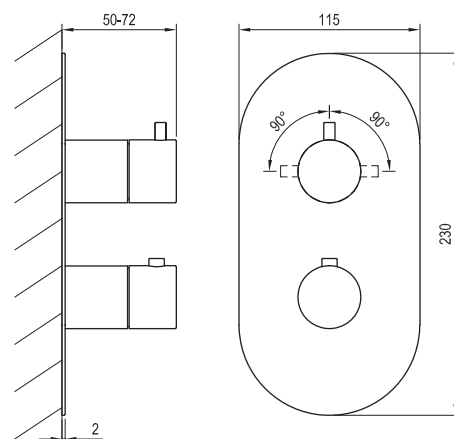

Order No.	Type	Design	Flow rate	Size of packaging (cm)	Gross weight (kg)
X070206	ES 063.00CR.O2.RB07C Thermostatic concealed faucet, 2-way w/o body	Chrome	22/22	26x15x7,5	1
X070249	ES 063.10WV.O2.RB07C Thermostatic concealed faucet, 2-way w/o body	White Velvet	22/22	26x15x7,5	1
X070286	ES 063.20BLM.O2.RB07C Thermostatic concealed faucet, 2-way w/o body	Black Matt	22/22	26x15x7,5	1
X070323	ES 063.20GB.O2.RB07C Thermostatic concealed faucet, 2-way w/o body	Graphite Brushed	22/22	26x15x7,5	1
X070360	ES 063.60RGB.O2.RB07C Thermostatic concealed faucet, 2-way w/o body	Rose Gold Brushed	22/22	26x15x7,5	1
X070232	RB 07C.50 Basic body for thermostatic concealed faucets, R-box Termo			15,7x17x15,7	2.67