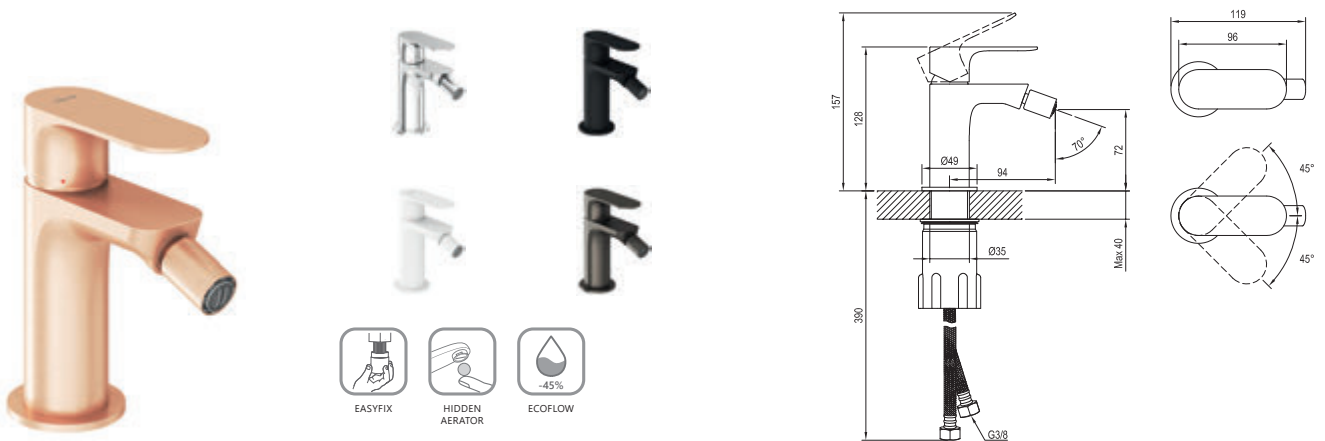

Order No.	Type	Design	Flow rate	Size of packaging (cm)	Gross weight (kg)
X070215	EL 056.00CR Bidet faucet 130 mm, w/o pop-up waste	Chrome	5	35,3x23x7,4	1.1
X070258	EL 056.10WV Bidet faucet 130 mm, w/o pop-up waste	White Velvet	5	35,3x23x7,4	1.1
X070295	EL 056.20BLM Bidet faucet 130 mm, w/o pop-up waste	Black Matt	5	35,3x23x7,4	1.1
X070332	EL 056.20GB Bidet faucet 130 mm, w/o pop-up waste	Graphite Brushed	5	35,3x23x7,4	1.1
X070369	EL 056.60RGB Bidet faucet 130 mm, w/o pop-up waste	Rose Gold Brushed	5	35,3x23x7,4	1.1