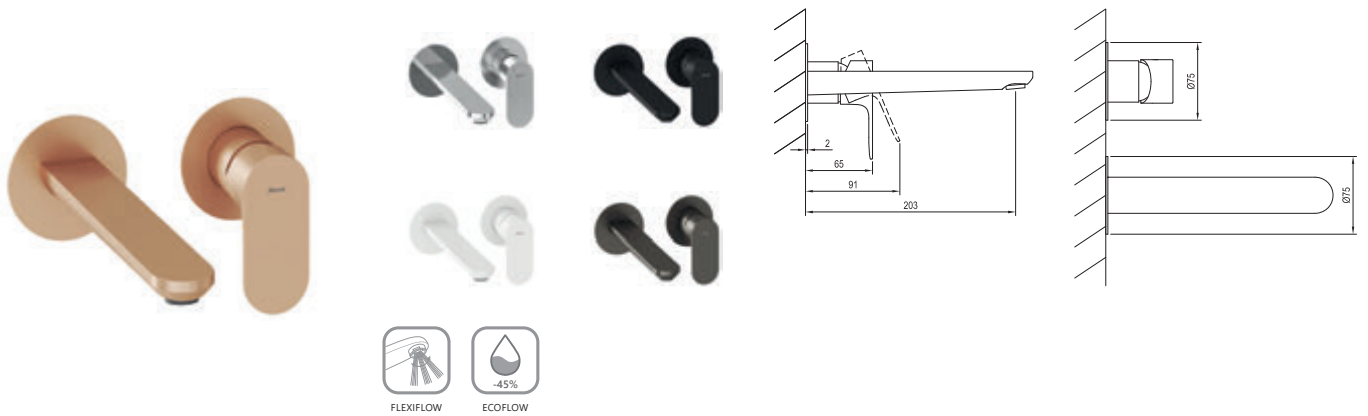

Order No.	Type	Design	Flow rate	Size of packaging (cm)	Gross weight (kg)
X070212	EL 019.00CR.O1.RB07B Washbasin concealed faucet, w/o body	Chrome	5	32x22,5x8	1.69
X070255	EL 019.10WV.O1.RB07B Washbasin concealed faucet, w/o body	White Velvet	5	32x22,5x8	1.69
X070292	EL 019.20BLM.O1.RB07B Washbasin concealed faucet, w/o body	Black Matt	5	32x22,5x8	1.69
X070329	EL 019.20GB.O1.RB07B Washbasin concealed faucet, w/o body	Graphite Brushed	5	32x22,5x8	1.69
X070366	EL 019.60RGB.O1.RB07B Washbasin concealed faucet, w/o body	Rose Gold Brushed	5	32x22,5x8	1.69
X070231	RB 07B.50 Basic body for washbasin concealed faucets, R-box Basin			25,7x11x11,5	1.2