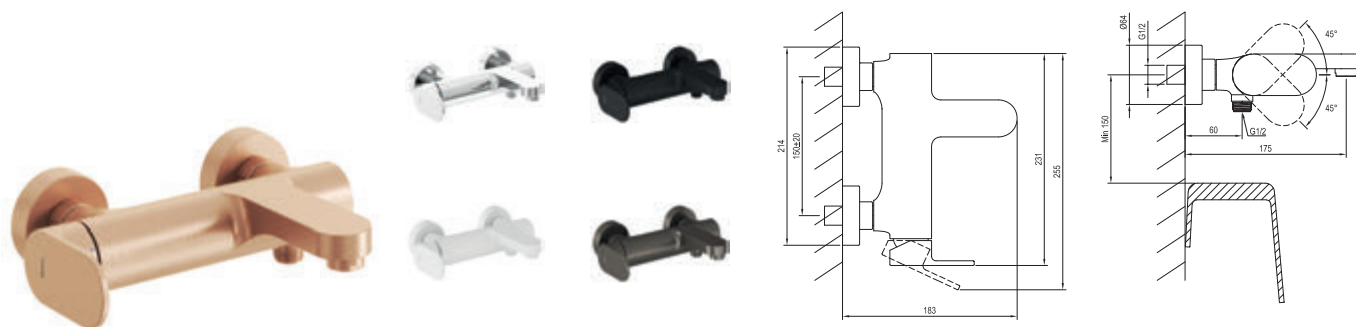

5

5-YEAR WARRANTY ON FAUCETS

SOFT MOVE

Eleganta

Order No.	Type	Design	Flow rate	Size of packaging (cm)	Gross weight (kg)
X070213	EL 022.00CR Wall-mounted bathtub faucet, w/o set	Chrome	13/22	27x24,4x7	2.6
X070256	EL 022.10WV Wall-mounted bathtub faucet, w/o set	White Velvet	13/22	27x24,4x7	2.6
X070293	EL 022.20BLM Wall-mounted bathtub faucet, w/o set	Black Matt	13/22	27x24,4x7	2.6
X070330	EL 022.20GB Wall-mounted bathtub faucet, w/o set	Graphite Brushed	13/22	27x24,4x7	2.6
X070367	EL 022.60RGB Wall-mounted bathtub faucet, w/o set	Rose Gold Brushed	13/22	27x24,4x7	2.6