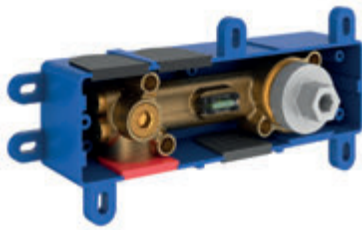

Order No.	Type	Design	Flow rate	Size of packaging (cm)	Gross weight (kg)
X070231	RB 07B.50 Basic body for washbasin concealed faucets, R-box Basin			25,7x11x11,5	1.2
X070198	ES 019.00CR.O1.RB07B Washbasin concealed faucet, w/o body	Chrome	5	32x22,5x8	0.93
X070241	ES 019.10WV.O1.RB07B Washbasin concealed faucet, w/o body	White Velvet	5	32x22,5x8	0.93
X070278	ES 019.20BLM.O1.RB07B Washbasin concealed faucet, w/o body	Black Matt	5	32x22,5x8	0.93
X070315	ES 019.20GB.O1.RB07B Washbasin concealed faucet, w/o body	Graphite Brushed	5	32x22,5x8	0.93
X070352	ES 019.60RGB.O1.RB07B Washbasin concealed faucet, w/o body	Rose Gold Brushed	5	32x22,5x8	0.93
X070212	EL 019.00CR.O1.RB07B Washbasin concealed faucet, w/o body	Chrome	5	32x22,5x8	1.69
X070255	EL 019.10WV.O1.RB07B Washbasin concealed faucet, w/o body	White Velvet	5	32x22,5x8	1.69
X070292	EL 019.20BLM.O1.RB07B Washbasin concealed faucet, w/o body	Black Matt	5	32x22,5x8	1.69
X070329	EL 019.20GB.O1.RB07B Washbasin concealed faucet, w/o body	Graphite Brushed	5	32x22,5x8	1.69
X070366	EL 019.60RGB.O1.RB07B Washbasin concealed faucet, w/o body	Rose Gold Brushed	5	32x22,5x8	1.69