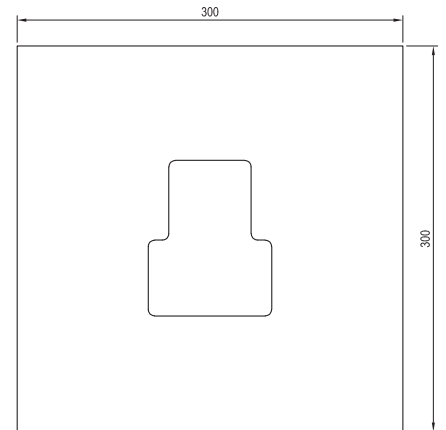

Order No.	Type	Design	Flow rate	Size of packaging (cm)	Gross weight (kg)
X070234	RB 07E.50 Basic body for concealed faucets, R-box Vertical O2			14,2x14x11,7	1.4
X070208	ES 065.00CR.O2.RB07E Concealed faucet, 2-way w/o body	Chrome	12/12	26x15x7,5	0.8
X070251	ES 065.10WV.O2.RB07E Concealed faucet, 2-way w/o body	White Velvet	12/12	26x15x7,5	0.8
X070288	ES 065.20BLM.O2.RB07E Concealed faucet, 2-way w/o body	Black Matt	12/12	26x15x7,5	0.8
X070325	ES 065.20GB.O2.RB07E Concealed faucet, 2-way w/o body	Graphite Brushed	12/12	26x15x7,5	0.8
X070362	ES 065.60RGB.O2.RB07E Concealed faucet, 2-way w/o body	Rose Gold Brushed	12/12	26x15x7,5	0.8
X070221	EL 065.00CR.O2.RB07E Concealed faucet, 2-way w/o body	Chrome	12/12	26x15x8	0.86
X070264	EL 065.10WV.O2.RB07E Concealed faucet, 2-way w/o body	White Velvet	12/12	26x15x8	0.86
X070301	EL 065.20BLM.O2.RB07E Concealed faucet, 2-way w/o body	Black Matt	12/12	26x15x8	0.86
X070338	EL 065.20GB.O2.RB07E Concealed faucet, 2-way w/o body	Graphite Brushed	12/12	26x15x8	0.86
X070375	EL 065.60RGB.O2.RB07E Concealed faucet, 2-way w/o body	Rose Gold Brushed	12/12	26x15x8	0.86