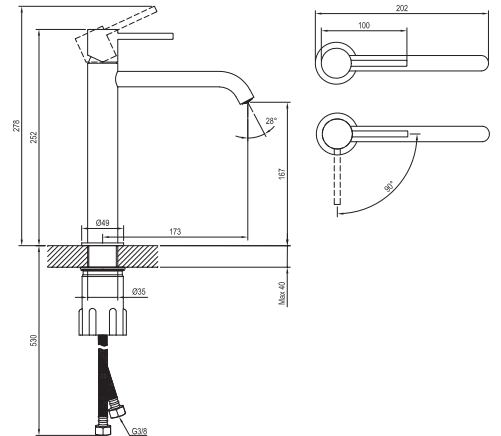

Order No.	Type	Design	Flow rate	Size of packaging (cm)	Gross weight (kg)
X070399	ES 014.01CR Washbasin faucet BeCool 250 mm, w/o pop-up waste	Chrome	5	41,3x23x7,4	1.38
X070400	ES 014.11WV Washbasin faucet BeCool 250 mm, w/o pop-up waste	White Velvet	5	41,3x23x7,4	1.38
X070402	ES 014.21BLM Washbasin faucet BeCool 250 mm, w/o pop-up waste	Black Matt	5	41,3x23x7,4	1.38
X070401	ES 014.21GB Washbasin faucet BeCool 250 mm, w/o pop-up waste	Graphite Brushed	5	41,3x23x7,4	1.38
X070403	ES 014.61RGB Washbasin faucet BeCool 250 mm, w/o pop-up waste	Rose Gold Brushed	5	41,3x23x7,4	1.38