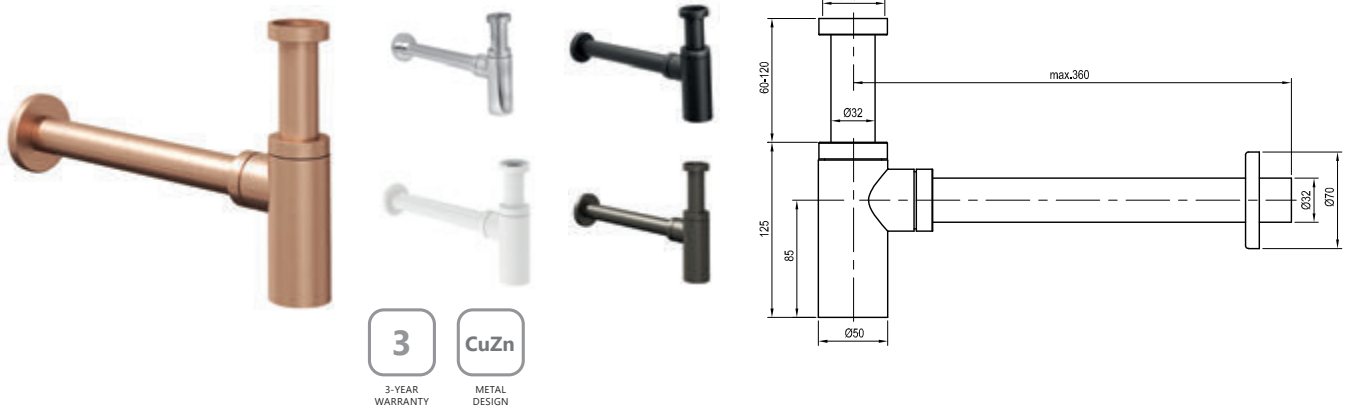

RAVAK Washbasin accessories

Order No.	Type	Design	Size of packaging (cm)	Gross weight (kg)
X01371	Washbasin waste trap	chrome	15x7x36	0.77
X01800	Washbasin waste trap	white matt	15x7x36	0.77
X01747	Washbasin waste trap	black	15x7x36	0.88
X01834	Washbasin waste trap	Graphite Brushed	15x7x36	0.88
X01835	Washbasin waste trap	Rose Gold Brushed	15x7x36	0.88