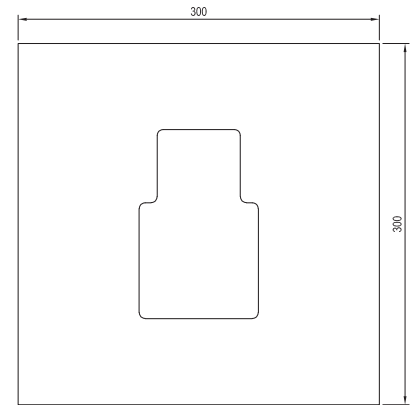

Order No.	Type	Design	Flow rate	Size of packaging (cm)	Gross weight (kg)
X070235	RB 07F.50 Basic body for concealed faucets, R-box Vertical O2/O3			15,7x17x15,7	2,77
X070203	ES 068.00CR.O3.RB07F Concealed faucet, 3-way w/o body	Chrome	22/22/22	26x15x7,5	1
X070246	ES 068.10WV.O3.RB07F Concealed faucet, 3-way w/o body	White Velvet	22/22/22	26x15x7,5	1
X070283	ES 068.20BLM.O3.RB07F Concealed faucet, 3-way w/o body	Black Matt	22/22/22	26x15x7,5	1
X070320	ES 068.20GB.O3.RB07F Concealed faucet, 3-way w/o body	Graphite Brushed	22/22/22	26x15x7,5	1
X070357	ES 068.60RGB.O3.RB07F Concealed faucet, 3-way w/o body	Rose Gold Brushed	22/22/22	26x15x7,5	1
X070217	EL 068.00CR.O3.RB07F Concealed faucet, 3-way w/o body	Chrome	22/22/22	26x15x7,5	1.05
X070260	EL 068.10WV.O3.RB07F Concealed faucet, 3-way w/o body	White Velvet	22/22/22	26x15x7,5	1.05
X070297	EL 068.20BLM.O3.RB07F Concealed faucet, 3-way w/o body	Black Matt	22/22/22	26x15x7,5	1.05
X070334	EL 068.20GB.O3.RB07F Concealed faucet, 3-way w/o body	Graphite Brushed	22/22/22	26x15x7,5	1.05
X070371	EL 068.60RGB.O3.RB07F Concealed faucet, 3-way w/o body	Rose Gold Brushed	22/22/22	26x15x7,5	1.05