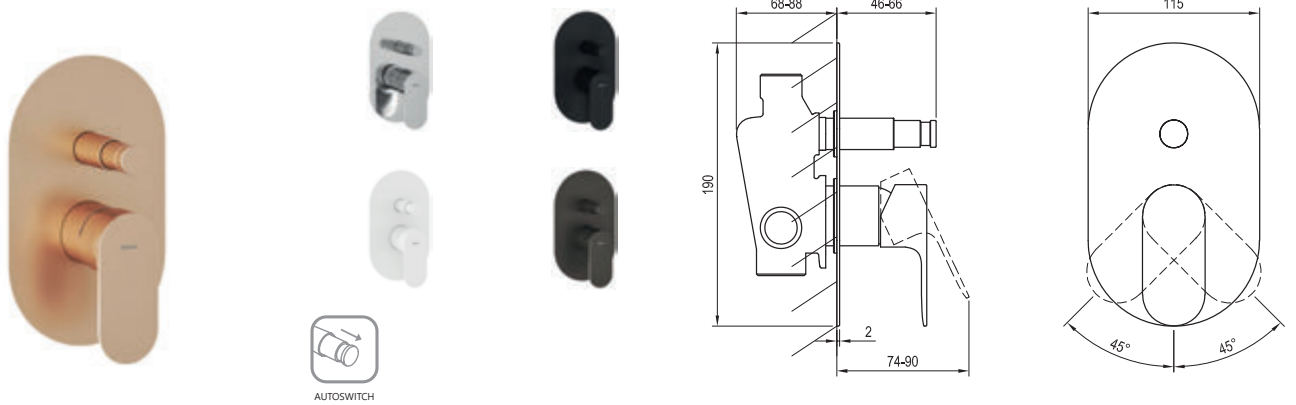

Order No.	Type	Design	Flow rate	Size of packaging (cm)	Gross weight (kg)
X070218	EL 061.00CR.O2 Concealed faucet, automat, 2-way with body	Chrome	18/21	19,6x14,2x8,2	1.5
X070261	EL 061.10WV.O2 Concealed faucet, automat, 2-way with body	White Velvet	18/21	19,6x14,2x8,2	1.5
X070298	EL 061.20BLM.O2 Concealed faucet, automat, 2-way with body	Black Matt	18/21	19,6x14,2x8,2	1.5
X070335	EL 061.20GB.O2 Concealed faucet, automat, 2-way with body	Graphite Brushed	18/21	19,6x14,2x8,2	1.5
X070372	EL 061.60RGB.O2 Concealed faucet, automat, 2-way with body	Rose Gold Brushed	18/21	19,6x14,2x8,2	1.5