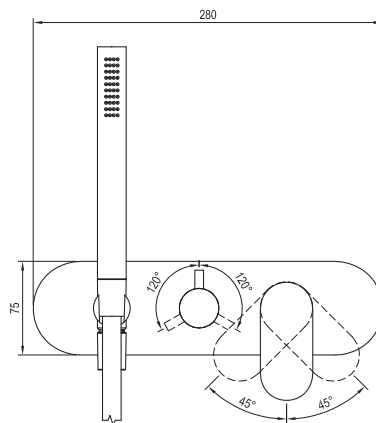

# Eleganta

Order No.	Type	Design	Flow rate	Size of packaging (cm)	Gross weight (kg)
X070220	EL 065.00CR.O2.RB07D.+S Concealed faucet, 2-way w/o body, with set	Chrome	10/18	32x22,5x8	1.74
X070263	EL 065.10WV.O2.RB07D.+S Concealed faucet, 2-way w/o body, with set	White Velvet	10/18	32x22,5x8	1.74
X070300	EL 065.20BLM.O2.RB07D.+S Concealed faucet, 2-way w/o body, with set	Black Matt	10/18	32x22,5x8	1.74
X070337	EL 065.20GB.O2.RB07D.+S Concealed faucet, 2-way w/o body, with set	Graphite Brushed	10/18	32x22,5x8	1.74
X070374	EL 065.60RGB.O2.RB07D.+S Concealed faucet, 2-way w/o body, with set	Rose Gold Brushed	10/18	32x22,5x8	1.74
X070233	RB 07D.50 Basic body for concealed faucets, R-box Horizontal			25,7x11x11,5	1.85