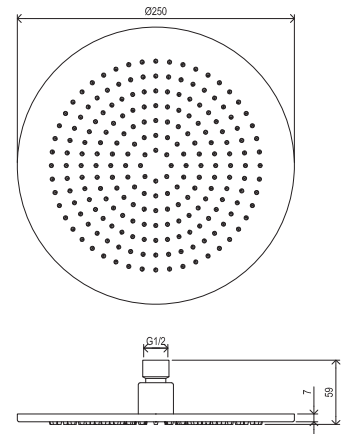

# Showers and accessories

EASYCLEAN

Order No.	Type	Design	Flow rate	Size of packaging (cm)	Gross weight (kg)
<b>X07P336</b>	984.00CR Head shower Chrome round, 300 mm	chrome	11	36x35x7	1.59
<b>X07P667</b>	984.02CR Head shower Chrome round, 400 mm	chrome	10	42,5x40,6x7,3	2.34

EASYCLEAN

Order No.	Type	Design	Flow rate	Size of packaging (cm)	Gross weight (kg)
<b>X07P687</b>	980.10WV Head shower round, brass, 250 mm	White Velvet	12	27x28x8	1.53
<b>X07P675</b>	980.20BLM Head shower round, brass, 250 mm	Black Matt	12	27x28x8	1.53
<b>X07P699</b>	980.20GB Head shower round, brass, 250 mm	Graphite Brushed	12	27x28x8	1.53
<b>X07P711</b>	980.60RGB Head shower round, brass, 250 mm	Rose Gold Brushed	12	27x28x8	1.53