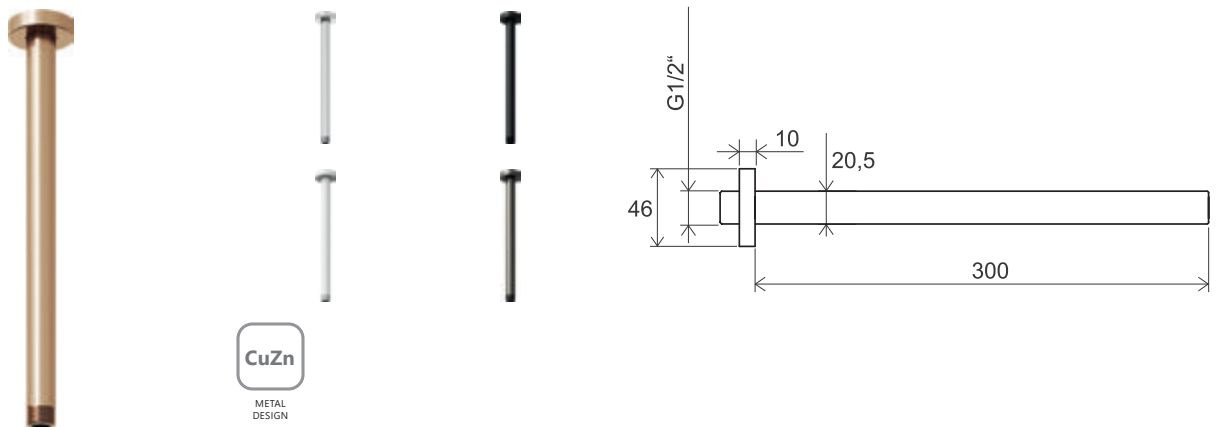

Order No.	Type	Design	Size of packaging (cm)	Gross weight (kg)
X07P179	704.00CR Ceiling outlet arm 30 cm, brass	chrome	32x5x5	0.38
X07P689	704.11WV Ceiling outlet arm 30 cm, brass	White Velvet	32x5x5	0.37
X07P677	704.21BLM Ceiling outlet arm 30 cm, brass	Black Matt	32x5x5	0.37
X07P701	704.21GB Ceiling outlet arm 30 cm, brass	Graphite Brushed	32x5x5	0.37
X07P713	704.61RGB Ceiling outlet arm 30 cm, brass	Rose Gold Brushed	32x5x5	0.37