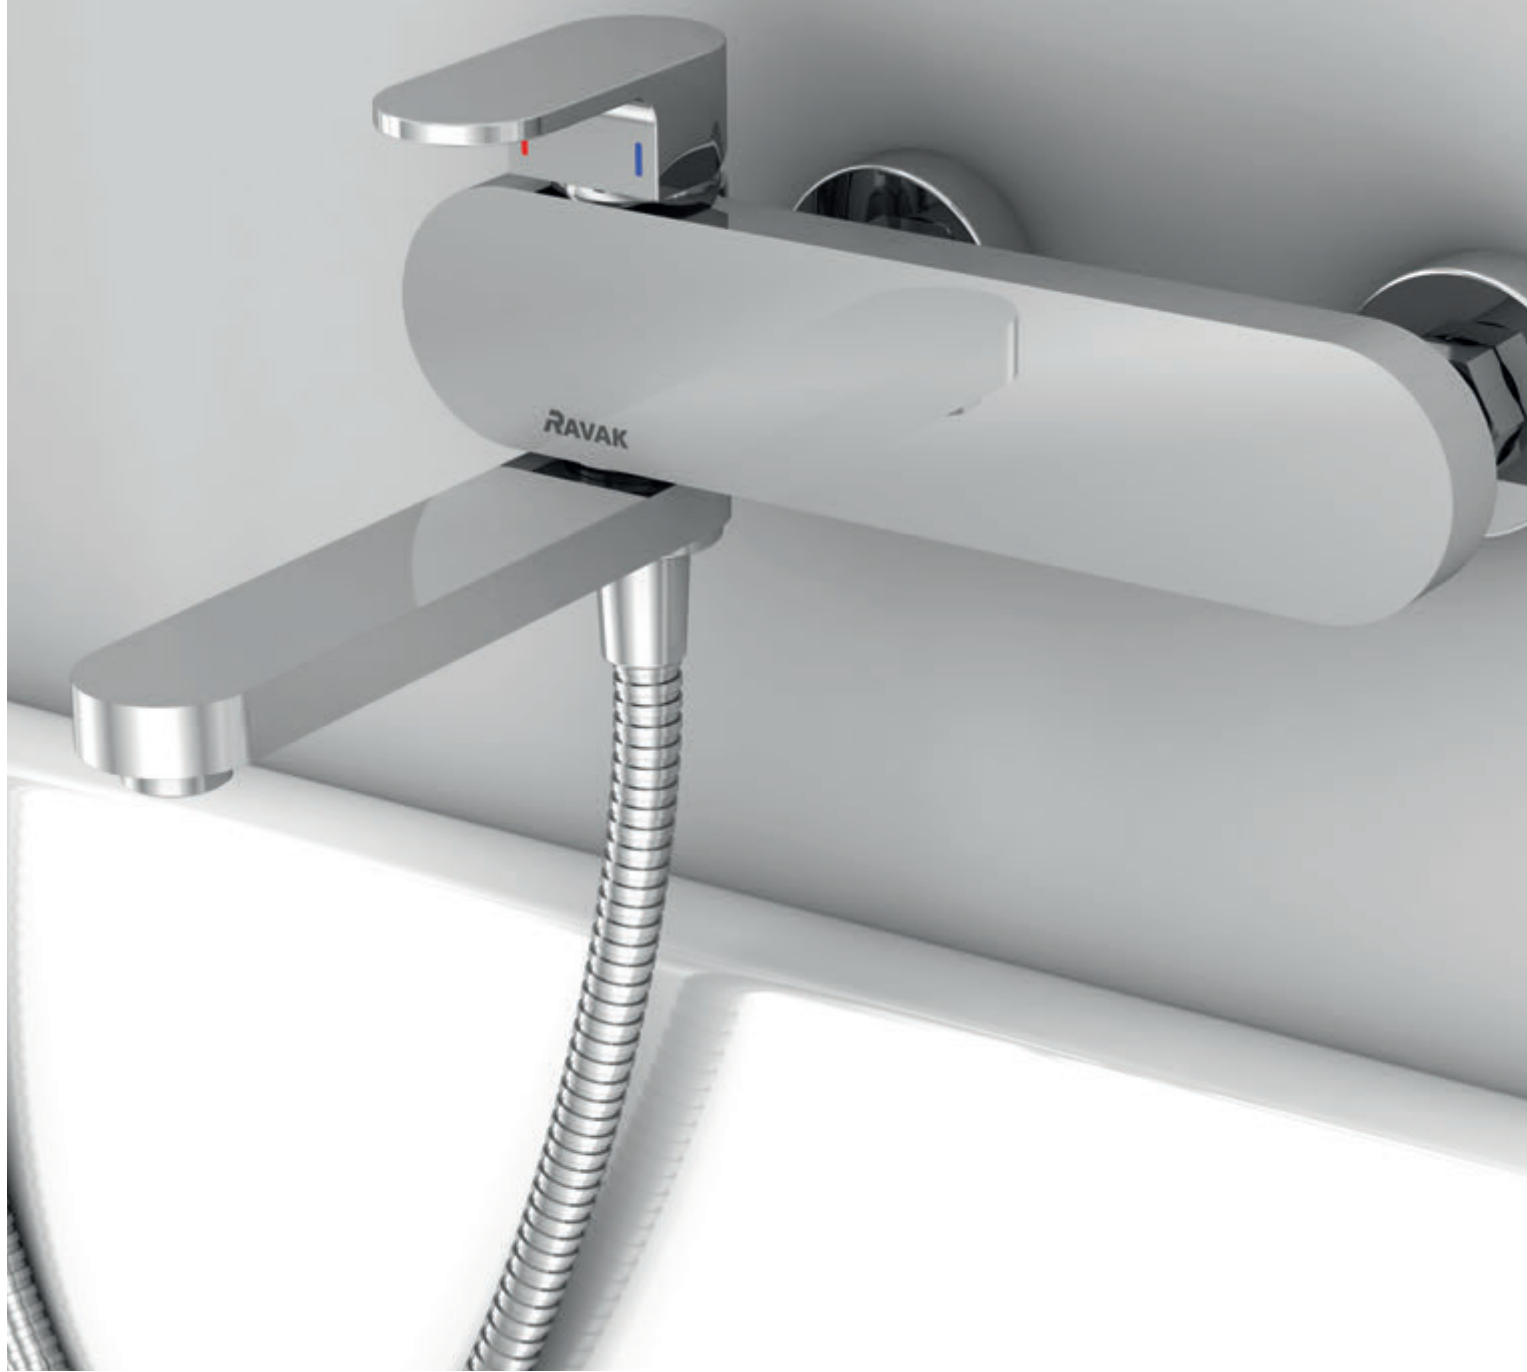

Design by Kryštof Nosál