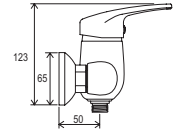

Taps Neo

NO 012.00

NO 011.00

NO 055.00

NO 022.00

NO 032.00