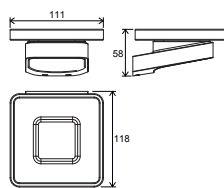

Technical drawings

Taps 10°

Bathroom extras 10°

TD 200.00