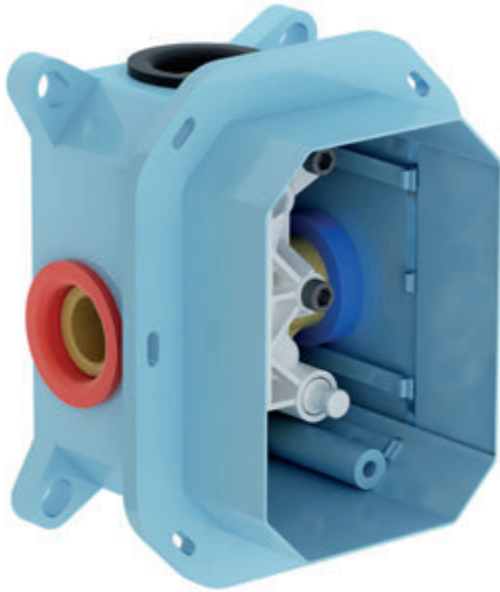

R-box

Basic unit for built-in valves

R-box is a perfect, universal built-in system for lever, bath and shower built-in taps. The tap's main body is made of high-quality brass. Unlike traditional built-in taps R-box installation is much easier and potential exchange of the top part is simple. The top part of the R-box (Rosa, Neo, Classic, Chrome and 10° taps numbered 065 and 066) is mounted after the bathroom has been completely finished, ensuring that the tap will not get scratched or damaged during final construction work.