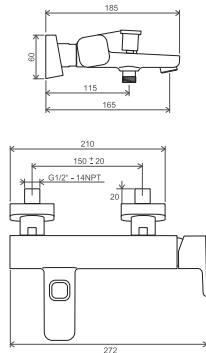

Technical drawings

Taps 10°

TD 022.00

Bathroom extras 10°