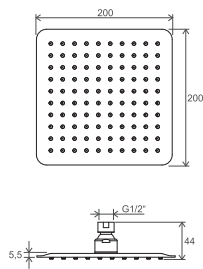

Taps Chrome

Accessories Chrome

982.01