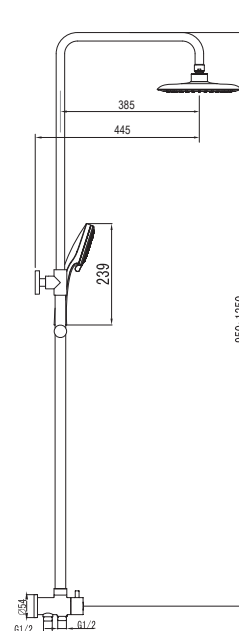

974.00

973.00

DS 090.00

R-box

RB 071.50

RB 070.50

Quality taps and accessories form the basis of any bathroom

Choose the best materials, timeless design, conscientious production and guarantee of long service life.