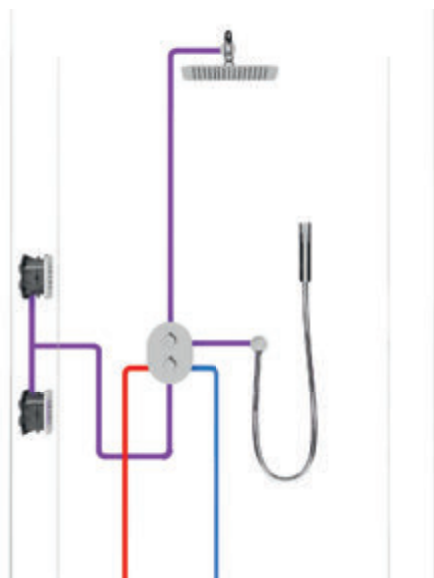

Use in shower enclosure - hand and overhead shower outlet in combination with 2 massage jets.

Suitable built-in taps:

Use R-boxu Multi RB 071.50

CR 067.00