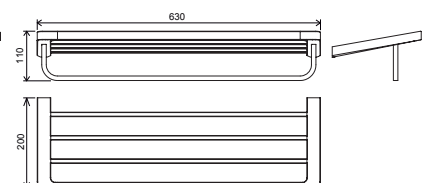

Technical drawings

Taps 10°

Bathroom extras 10°

TD 330.00