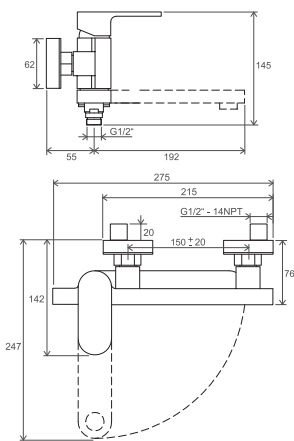

Taps Chrome

CR 022.00

CR 032.00