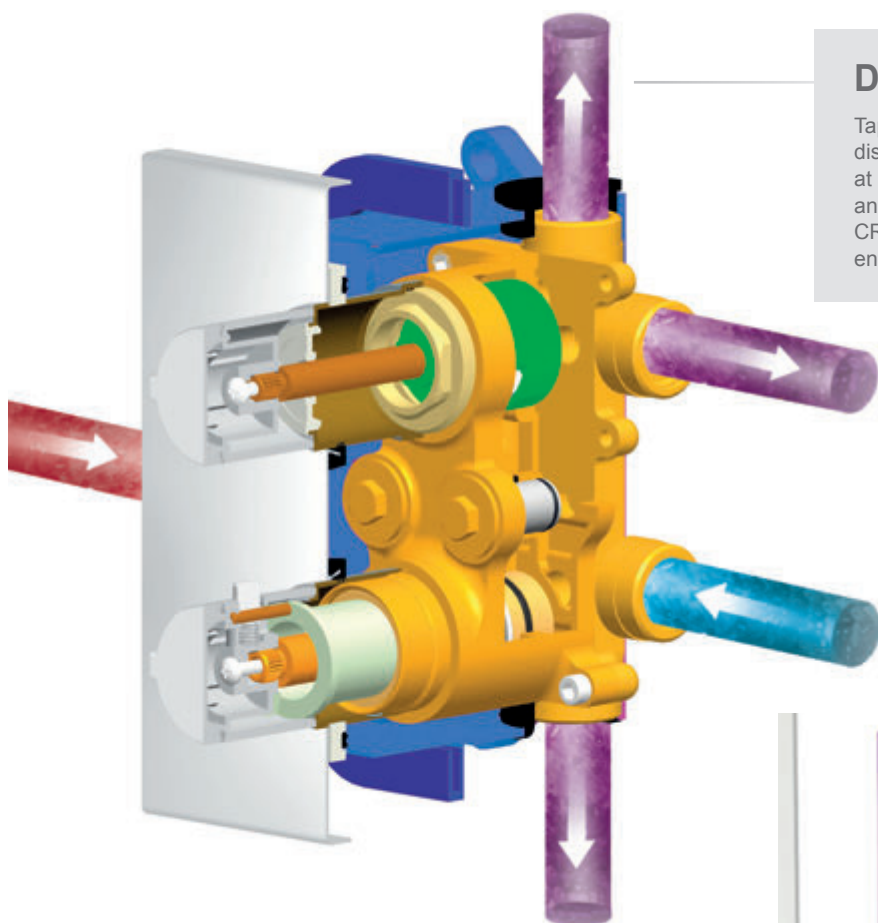

Maximum flexibility
Ravak R-box allows high flexibility in placement depth - 85 -105 mm

Basic body for built-in valve

R-box Multi
RB 071.50
prod. no.: X070074

Thermostatic built in 3 way valve

for R-box Multi 071.50
CR 067.00
prod. no.: X070075