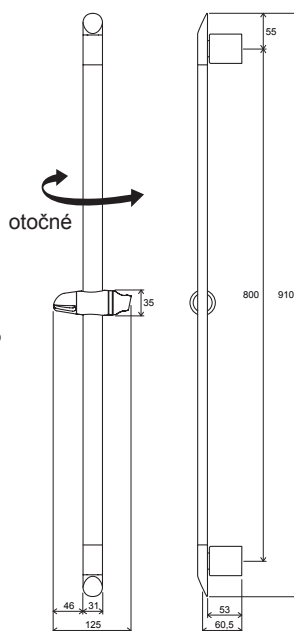

974.00

973.00

DS 090.00

R-box

RB 071.50

RB 070.50

Quality taps and accessories form the basis of any bathroom

Choose the best materials, timeless design, conscientious production and guarantee of long service life.