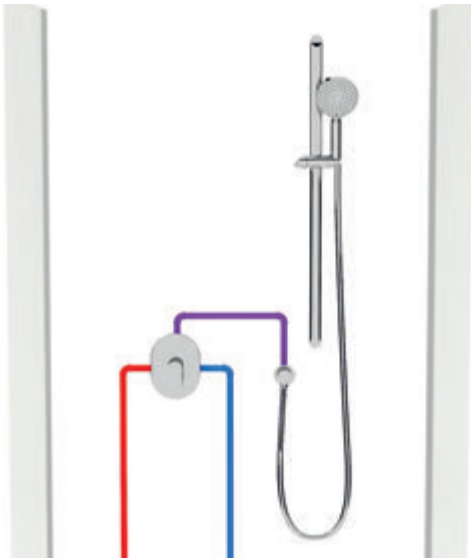

Bath filling with overflow and shower set

Suitable built-in taps:

Direct installation into a wall

RS 061, NO 061, TD 061, CL 061, CR 063

Use R-boxu RB 070.50

RS 065, NO 065, CR 065, TD 065, CL 065

in combination with shower drain set with overflow filling, see page 72

Bath filling through spout in combination with shower set, hand and overhead shower.

Suitable built-in taps:

Use R-boxu Multi RB 071.50

CR 067.00

Use in shower enclosure – only hand shower outlet

Suitable built-in taps: