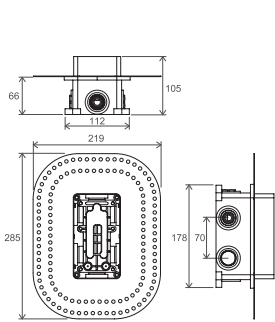

Taps Chrome

RB 071.50