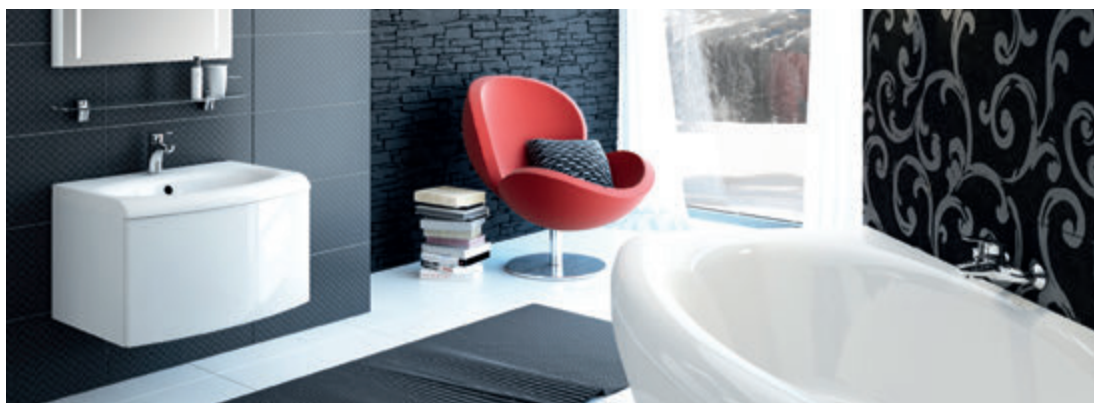

Majestic and elegant

Neo

The Neo tap combines elegance and robustness.

You will not overlook a Neo tap in your bathroom - it is attractive and will elegantly complement all of your other carefully chosen bathroom accessories.

Neo taps will bring you lasting enjoyment thanks to their distinctive look, long service life and excellent manufacturing.

Neo taps are suited for modern interiors.