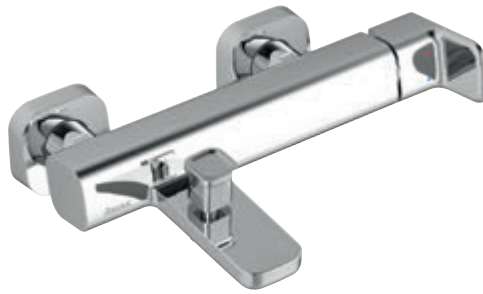

**Bath
wall-mounted tap**

without set
150 mm
TD 022.00 /150
prod. no.: X070065