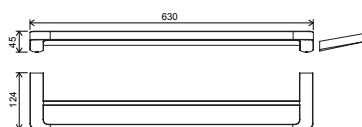

Technical drawings

Taps 10°

Bathroom extras 10°

TD 320.00