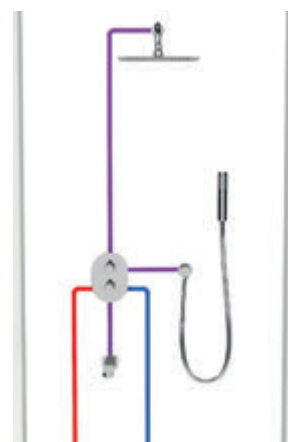

Thermo Chrome

Tap set

The tap includes both the external, exposed portion, as well as its own brass unit to be mounted into the wall.

Keen price

The tap design allows for direct wall mounting which is the most cost effective install solution.

Thermostatic built in 3 way valve for R-box Multi 071.50

CR 067.00
prod. no.: X070075

Basic body for built-in valve R-box Multi

RB 071.50
prod. no.: X070074

Distribution to up to 3 points

Tap CR 067.00 is a one-of-a-kind solution, as it allows distributing mixed water to one, two or three points at the same time. You can thus make use of it with an overhead and hand shower along with bath tap CR 027.00 or hydromassage jets 990.00 in a shower enclosure.

5

All thermostatic taps have a ceramic cartridge for water flow control and a thermostatic cartridge for water temperature control. Like the complete tap sets, the cartridges come with a 5 year warranty.