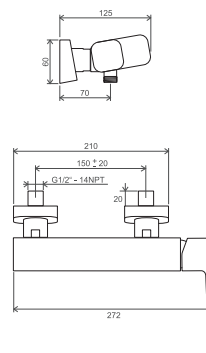

Technical drawings

Taps 10°

TD 032.00

Bathroom extras 10°