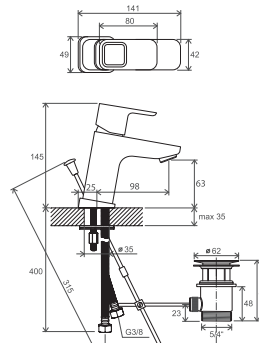

Products are routinely delivered within 14 days.
Prices in the catalogue are listed in CZK.

Technical drawings

Taps 10°

TD 012.00

TD 014.00

TD 011.00

TD 013.00

TD 015.00