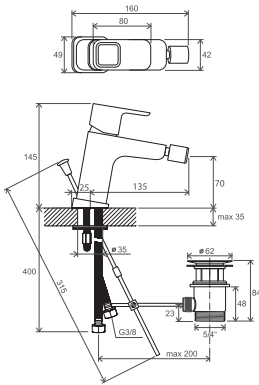

Products are routinely delivered within 14 days.
Prices in the catalogue are listed in CZK.

Technical drawings

Taps 10°

TD 012.00

TD 014.00

TD 011.00

TD 013.00

TD 015.00