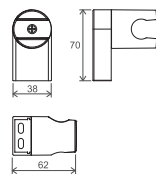

Taps Chrome

Accessories Chrome

CR 611.00