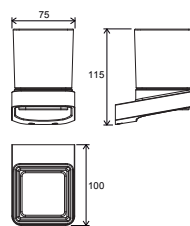

Technical drawings

Taps 10°

Bathroom extras 10°

TD 210.00