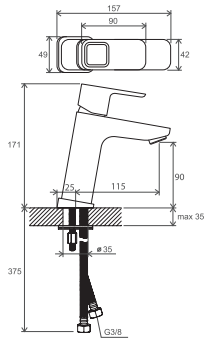

Products are routinely delivered within 14 days.
Prices in the catalogue are listed in CZK.

Technical drawings

Taps 10°

TD 012.00

TD 014.00

TD 011.00

TD 013.00

TD 015.00