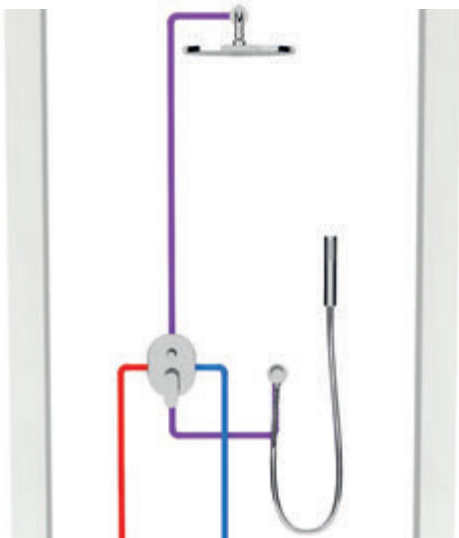

Use in shower enclosure – hand and overhead shower outlet

Suitable built-in taps:

Direct installation into a wall

RS 061, NO 061, TE 061, TD 061, CL 061, CR 063

Use R-boxu RB 070.50

RS 065, NO 065, CR 065, TD 065, CL 065