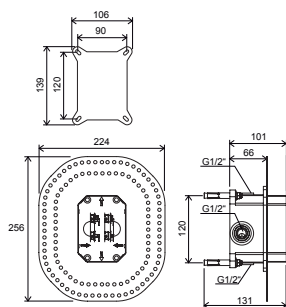

974.00

973.00

DS 090.00

R-box

RB 071.50

RB 070.50

Quality taps and accessories form the basis of any bathroom

Choose the best materials, timeless design, conscientious production and guarantee of long service life.