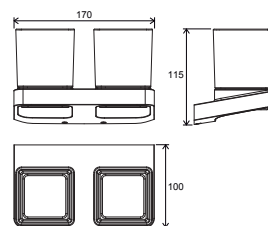

Technical drawings

Taps 10°

Bathroom extras 10°

TD 220.00