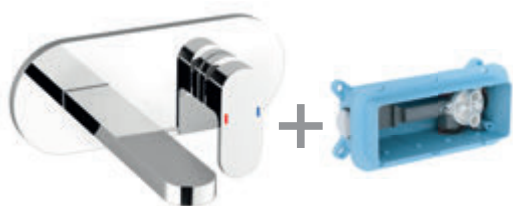

without waste
CR 012.00
prod. no.: X070041

Washbasin standing tap

with waste
CR 011.00
prod. no.: X070053

Washbasin standing tap

333mm, without waste
CR 015.00
prod. no.: X070100

Washbasin built-in valve

set with R-box, which is included in the package
CR 019.00
prod. no.: X070093