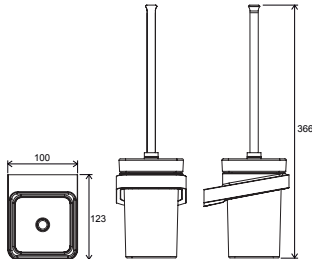

Technical drawings

Taps 10°

Bathroom extras 10°

TD 410.00