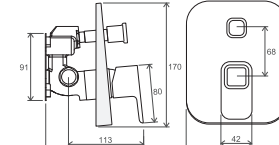

TD 062.00

TD 065.00