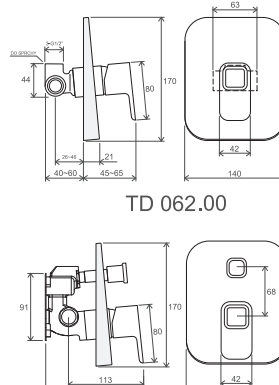

Technical drawings

Taps 10°

TD 065.00

Bathroom extras 10°