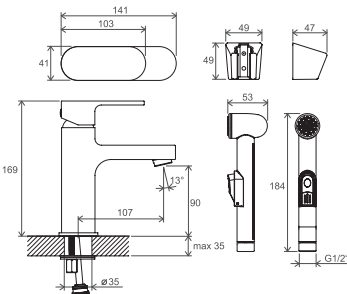

Taps Chrome

CR 011.00

CR 032.00