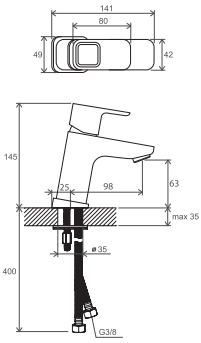

Products are routinely delivered within 14 days.
Prices in the catalogue are listed in CZK.

Technical drawings

Taps 10°

TD 012.00

TD 014.00

TD 011.00

TD 013.00

TD 015.00