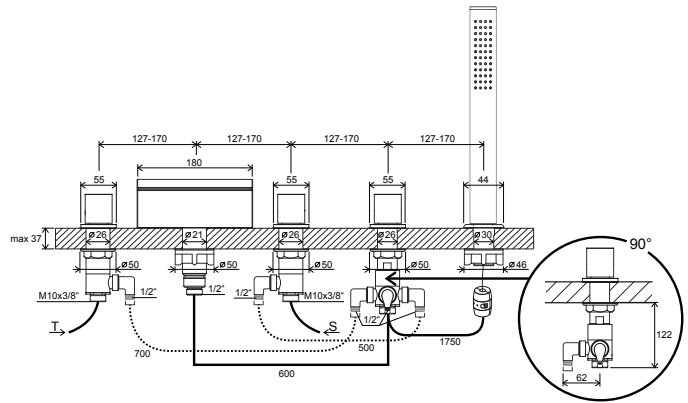

Bath standing taps

WF 025.00

Floor-mounted bath taps

FM 080.00

FM 081.00

The depth of the deposit, including paving