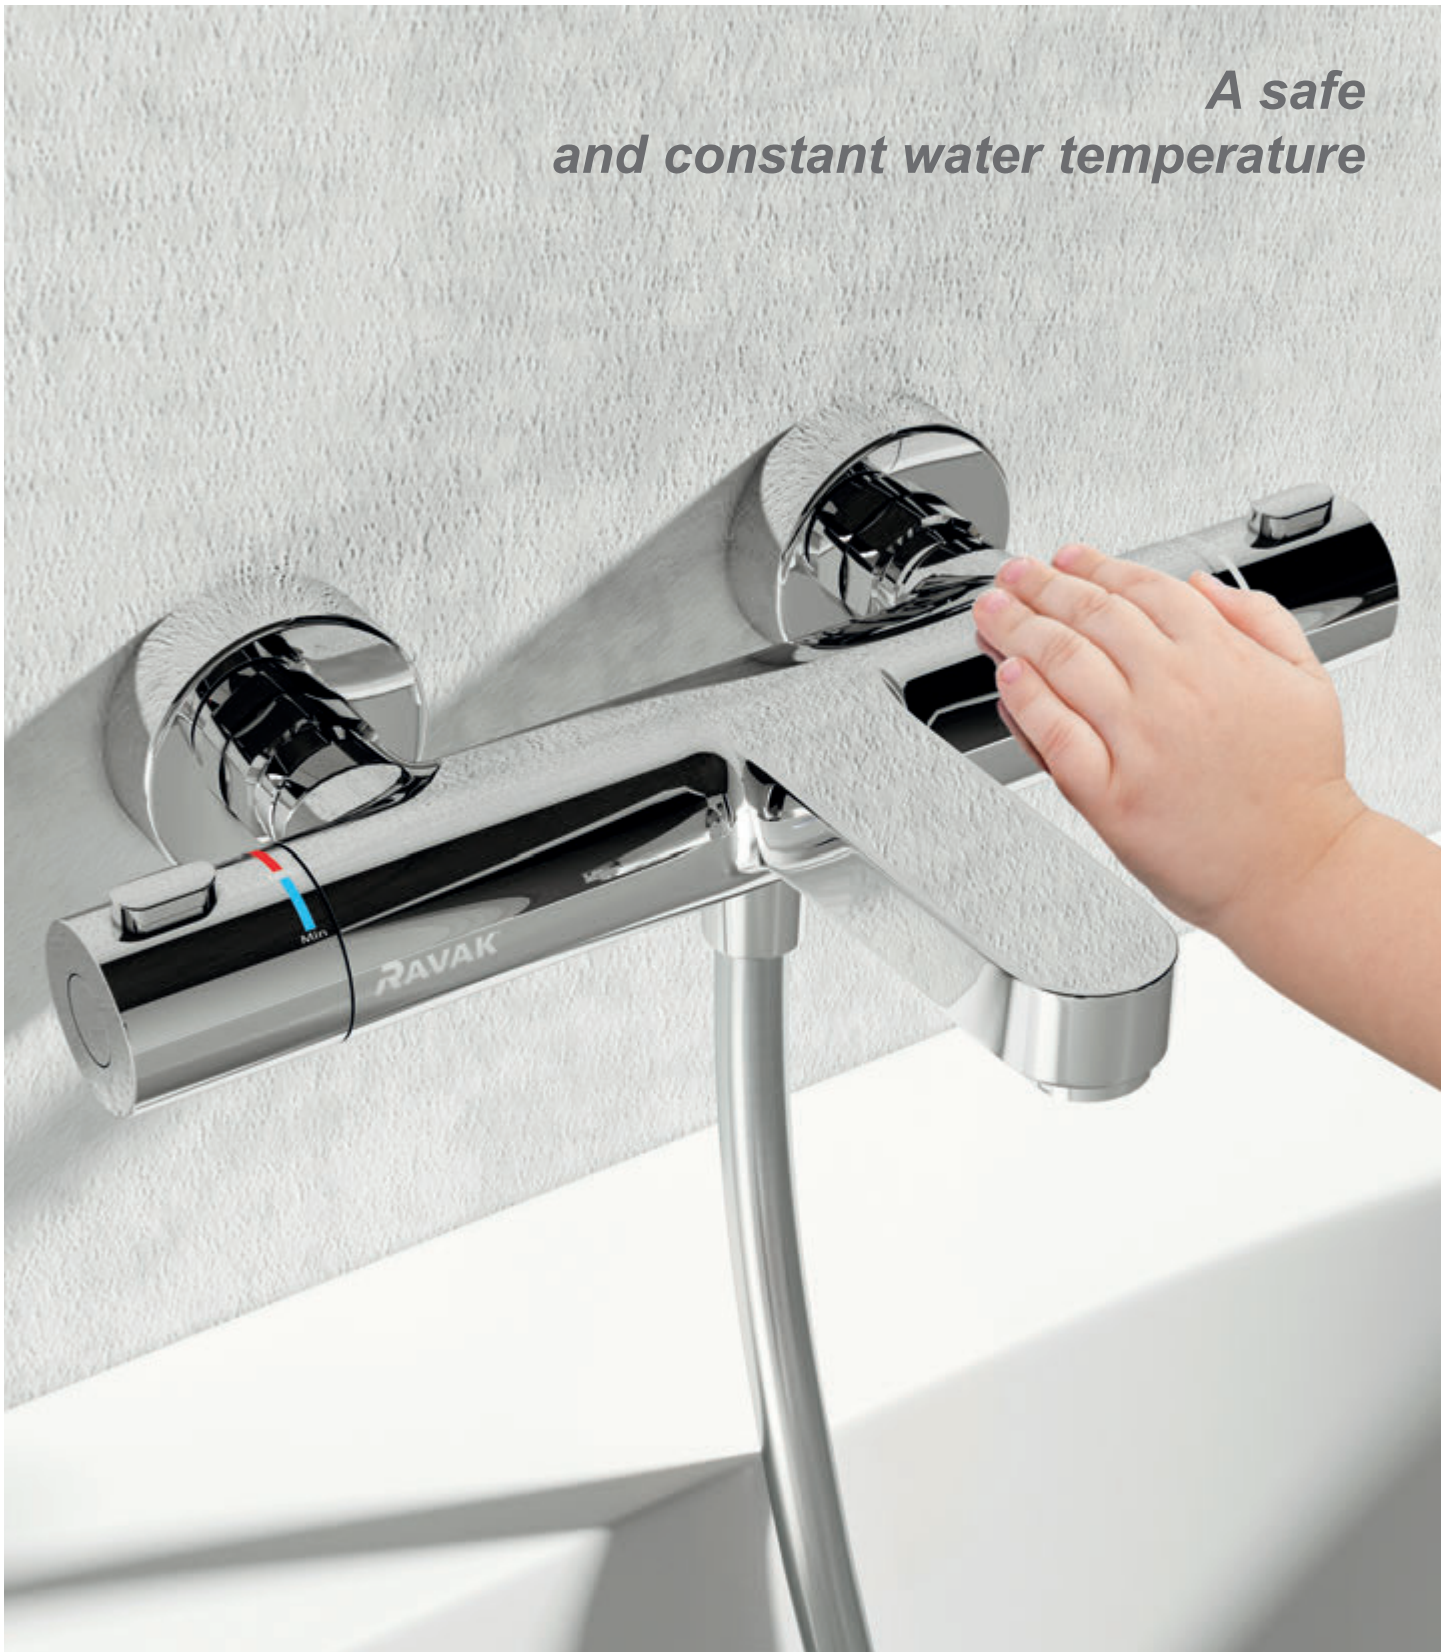

Thermo

*A safe
and constant water temperature*

***You will never look back once you have tried the thermostatic tap.
Do you know why?***

A shower that is cold or too hot is a situation we experience frequently before we manage to mix the correct water temperature. The solution is thermostatic taps. Only they can balance both temperature and pressure fluctuations in the supply and ensure that water flow is exactly as you set it.