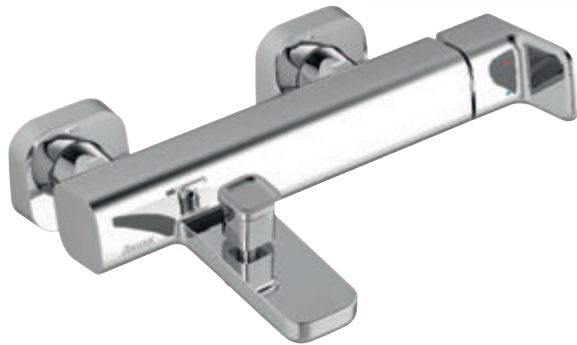

Adjustable aerator - allows the adjustment of the stream as required.

FLEXIFLOW

RAVAK Cleaner Chrome

A special cleaning agent without chlorine.

CLEANER CHROME

Tap gauge

All wall-mounted taps have 150 mm gauge. Suzan taps have 100 mm gauge.