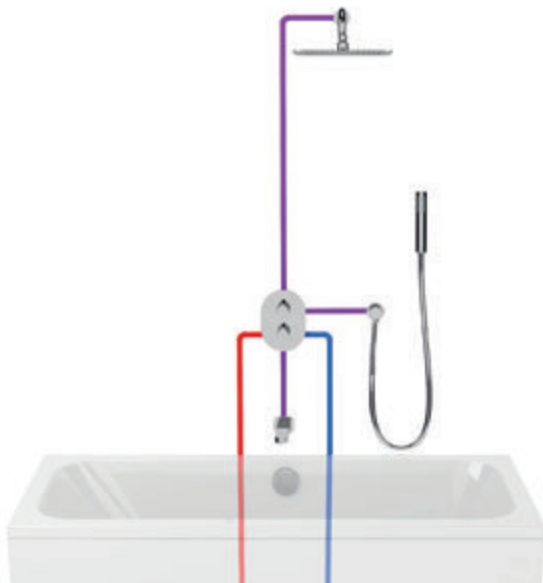

Use of built-in taps

Bath filling with overflow

Suitable built-in taps:

Direct installation into a wall

RS 062, NO 062, TD 062, CL 062, CR 064

Use R-boxu RB 070.50

RS 066, NO 066, CR 066, TD 066, CL 066

in combination with shower drain set with overflow filling, see page 72

Bath filling with overflow and shower set

Suitable built-in taps:

Direct installation into a wall

RS 061, NO 061, TD 061, CL 061, CR 063

Use R-boxu RB 070.50

RS 065, NO 065, CR 065, TD 065, CL 065

in combination with shower drain set with overflow filling, see page 72

Bath filling through spout in combination with shower set, hand and overhead shower.

Suitable built-in taps:

Use R-boxu Multi RB 071.50

CR 067.00

Use in shower enclosure – only hand shower outlet

Suitable built-in taps:

The classic waste plug looks smart if the basin is without furniture and can be combined with the brass waste trap. The fixed waste plug has to be used for small basins without an overflow, it prevents overflow of the basin.