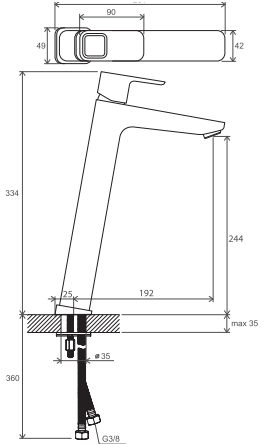

Products are routinely delivered within 14 days.
Prices in the catalogue are listed in CZK.

Technical drawings

Taps 10°

TD 012.00

TD 014.00

TD 011.00

TD 013.00

TD 015.00