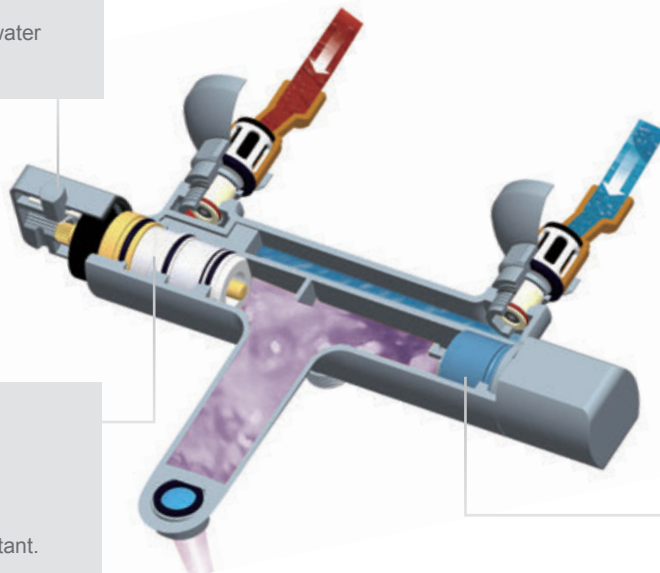

Special "smart" cartridge

Immediately reacts to water temperature and keeps it constant.

Prevents unwanted change in water temperature

The thermostatic shower tap has no lever but special control heads. Never again will you accidentally move the lever and have cold or hot water pour onto you.