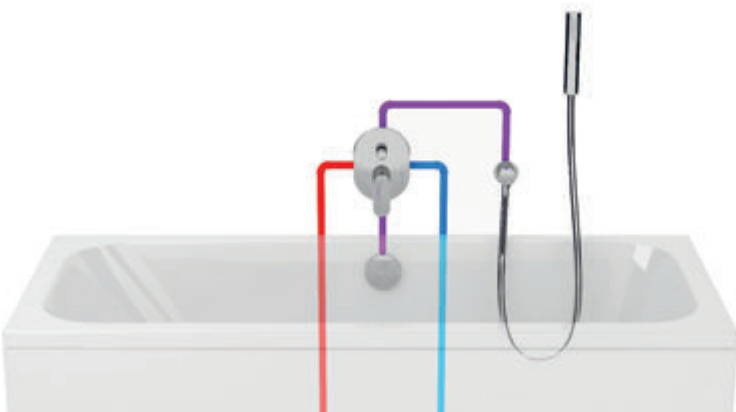

Distribution to up to 3 points

Tap CR 067.00 is a one-of-a-kind solution, as it allows distributing mixed water to one, two or three points at the same time. You can thus make use of it with an overhead and hand shower along with bath tap CR 027.00 or hydromassage jets 990.00 in a shower enclosure.

Use of built-in taps

Bath filling with overflow

Suitable built-in taps:

Direct installation into a wall

RS 062, NO 062, TD 062, CL 062, CR 064

Use R-boxu RB 070.50

RS 066, NO 066, CR 066, TD 066, CL 066

in combination with shower drain set with overflow filling, see page 72