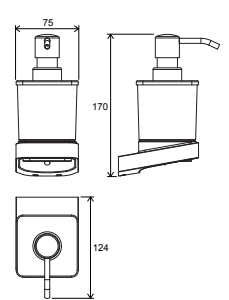

Technical drawings

Taps 10°

Bathroom extras 10°

TD 231.00