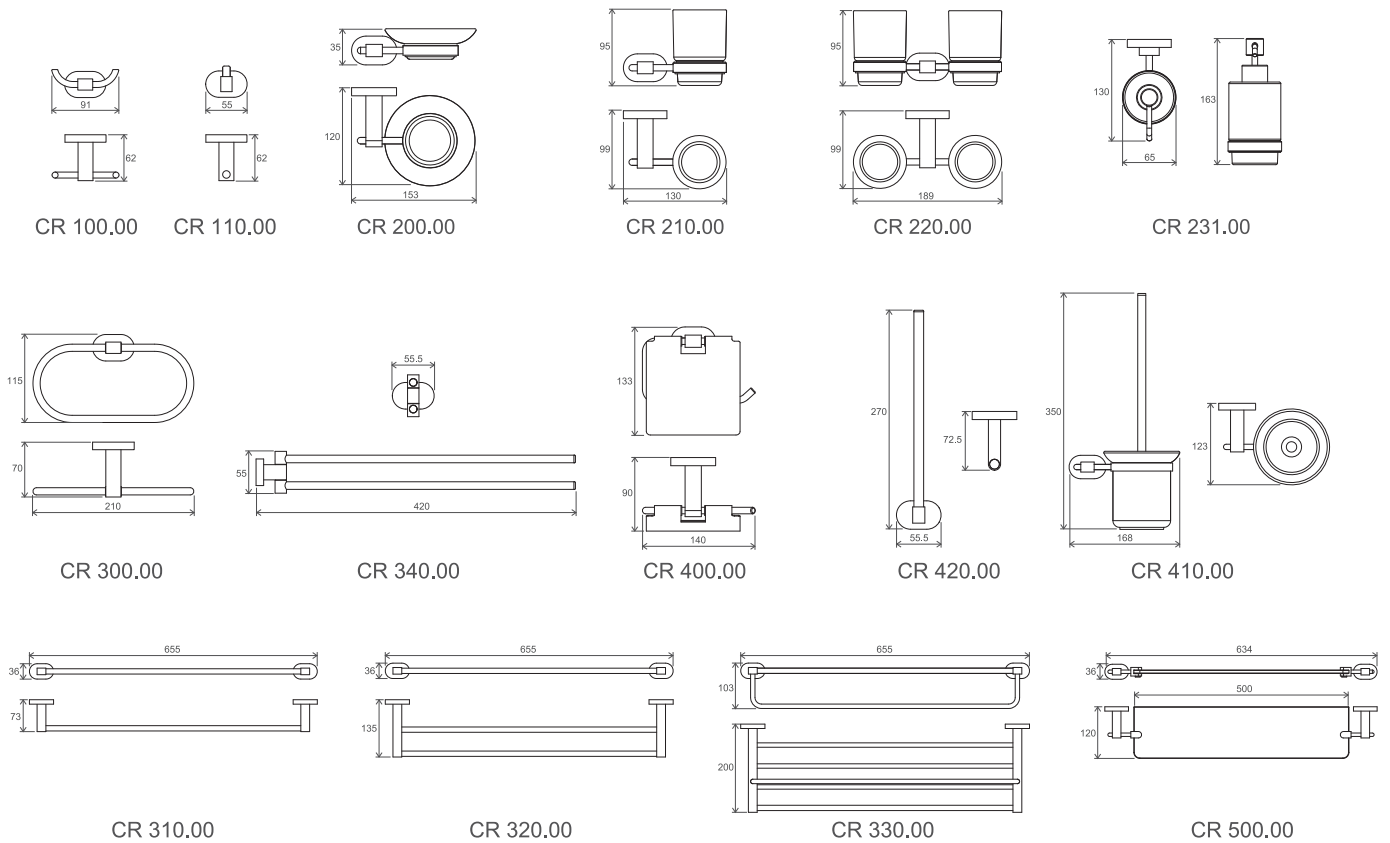

Bathroom extras Chrome