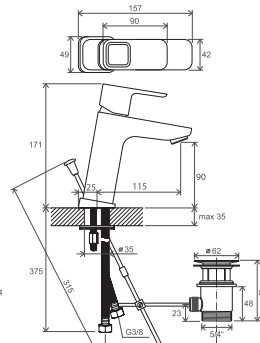

Products are routinely delivered within 14 days.
Prices in the catalogue are listed in CZK.

Technical drawings

Taps 10°

TD 012.00

TD 014.00

TD 011.00

TD 013.00

TD 015.00