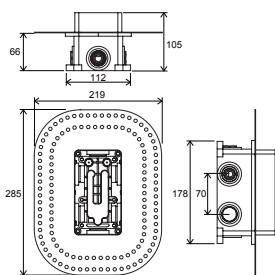

974.00

973.00

DS 090.00

R-box

RB 071.50

RB 070.50

Quality taps and accessories form the basis of any bathroom

Choose the best materials, timeless design, conscientious production and guarantee of long service life.