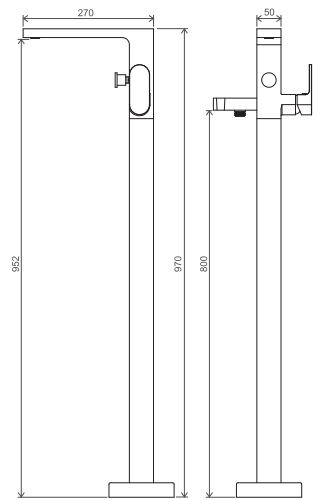

Taps Chrome

Accessories Chrome