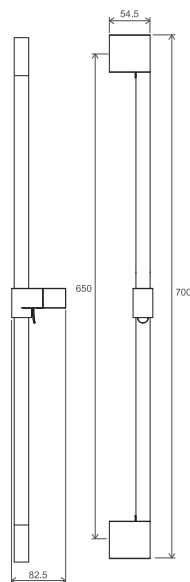

Taps Chrome

Accessories Chrome

CR 974.00