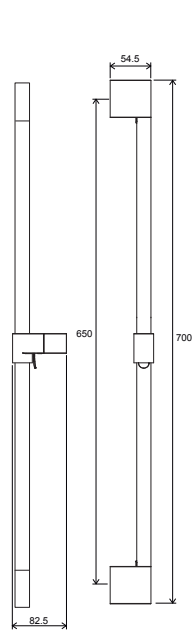

612.00

974.00