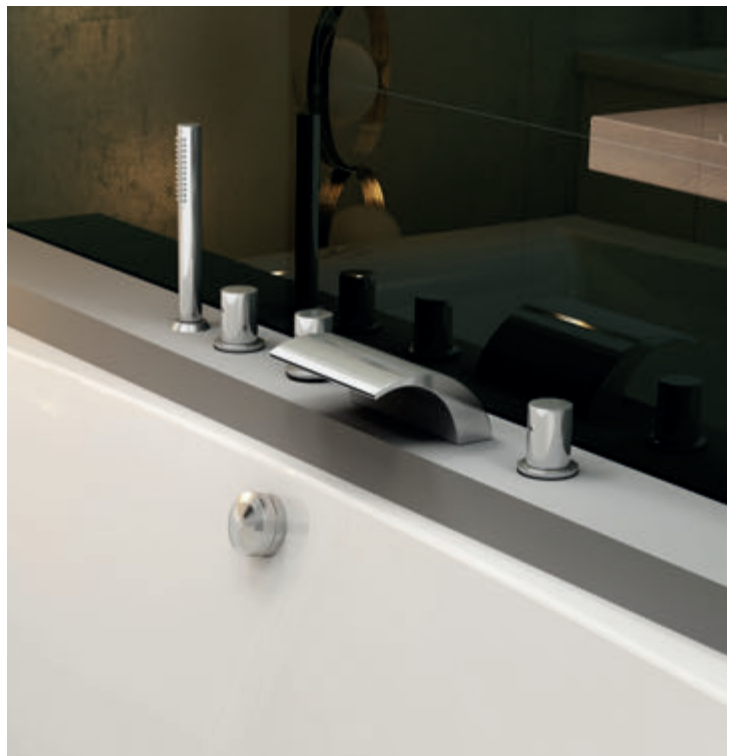

The waterfall effect for filling your bath is an ideal solution for all who love water and like to observe and utilise the energy concealed within its flow.

Suitable for baths: Gentiana, NewDay, Rosa II, Rosa 95, LoveStory II, Asymmetric, Forms 01 and City.