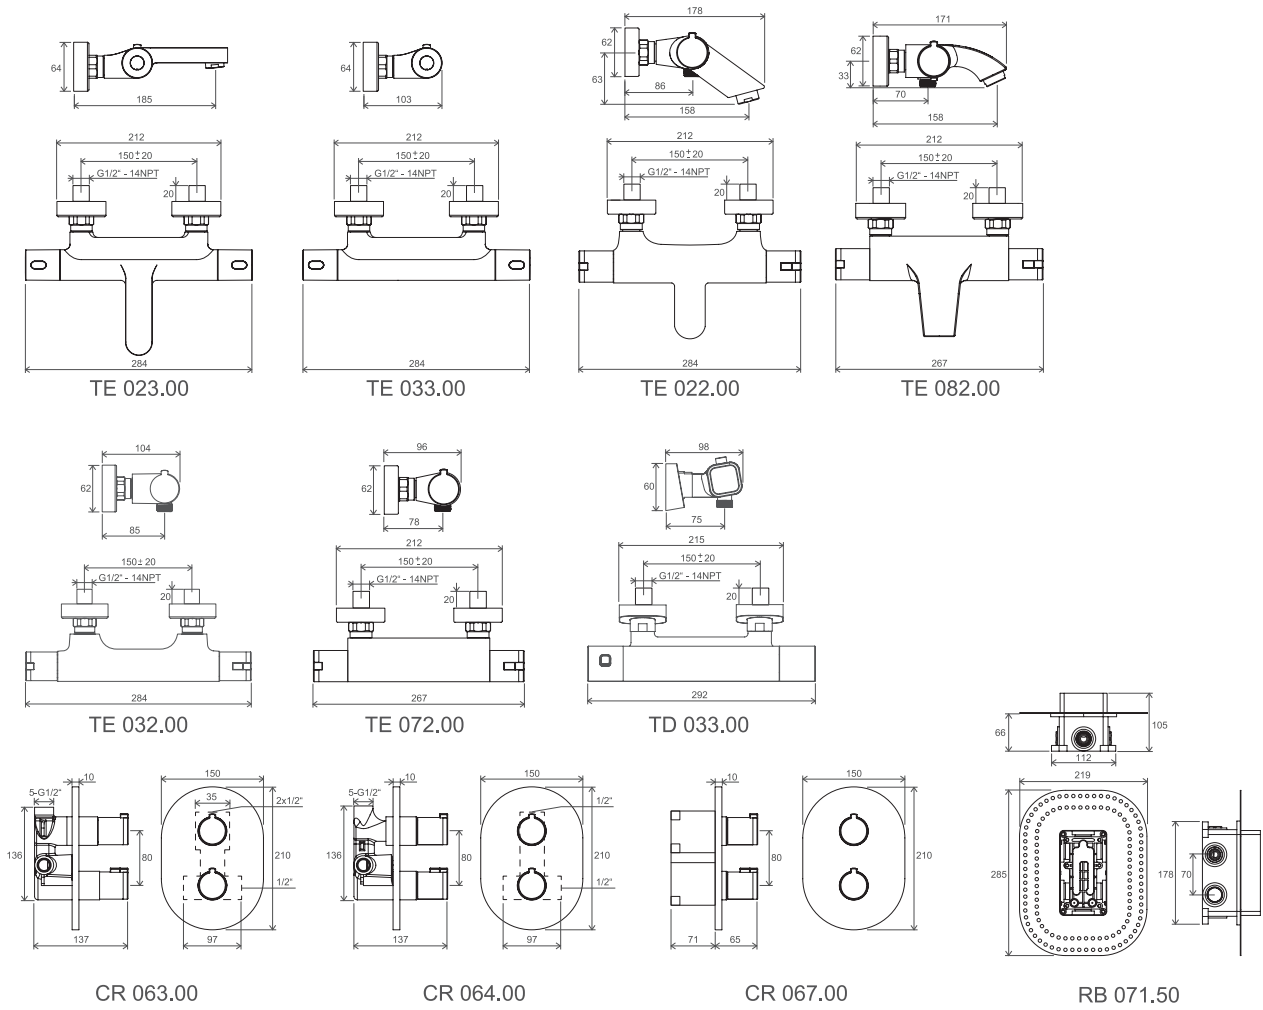

Thermostatic taps Termo