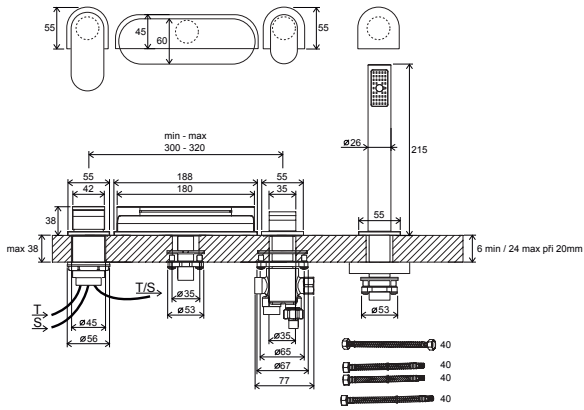

Bath standing taps

CR 025.00