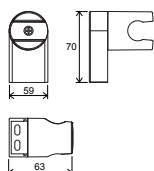

Showers and extras

611.00