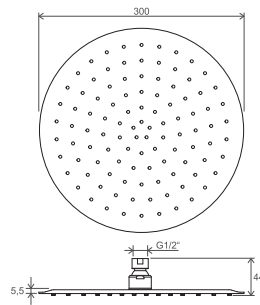

Taps Chrome

Accessories Chrome

984.00