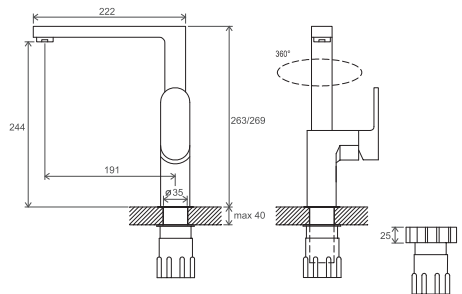

Taps Chrome

CR 016.00

CR 032.00