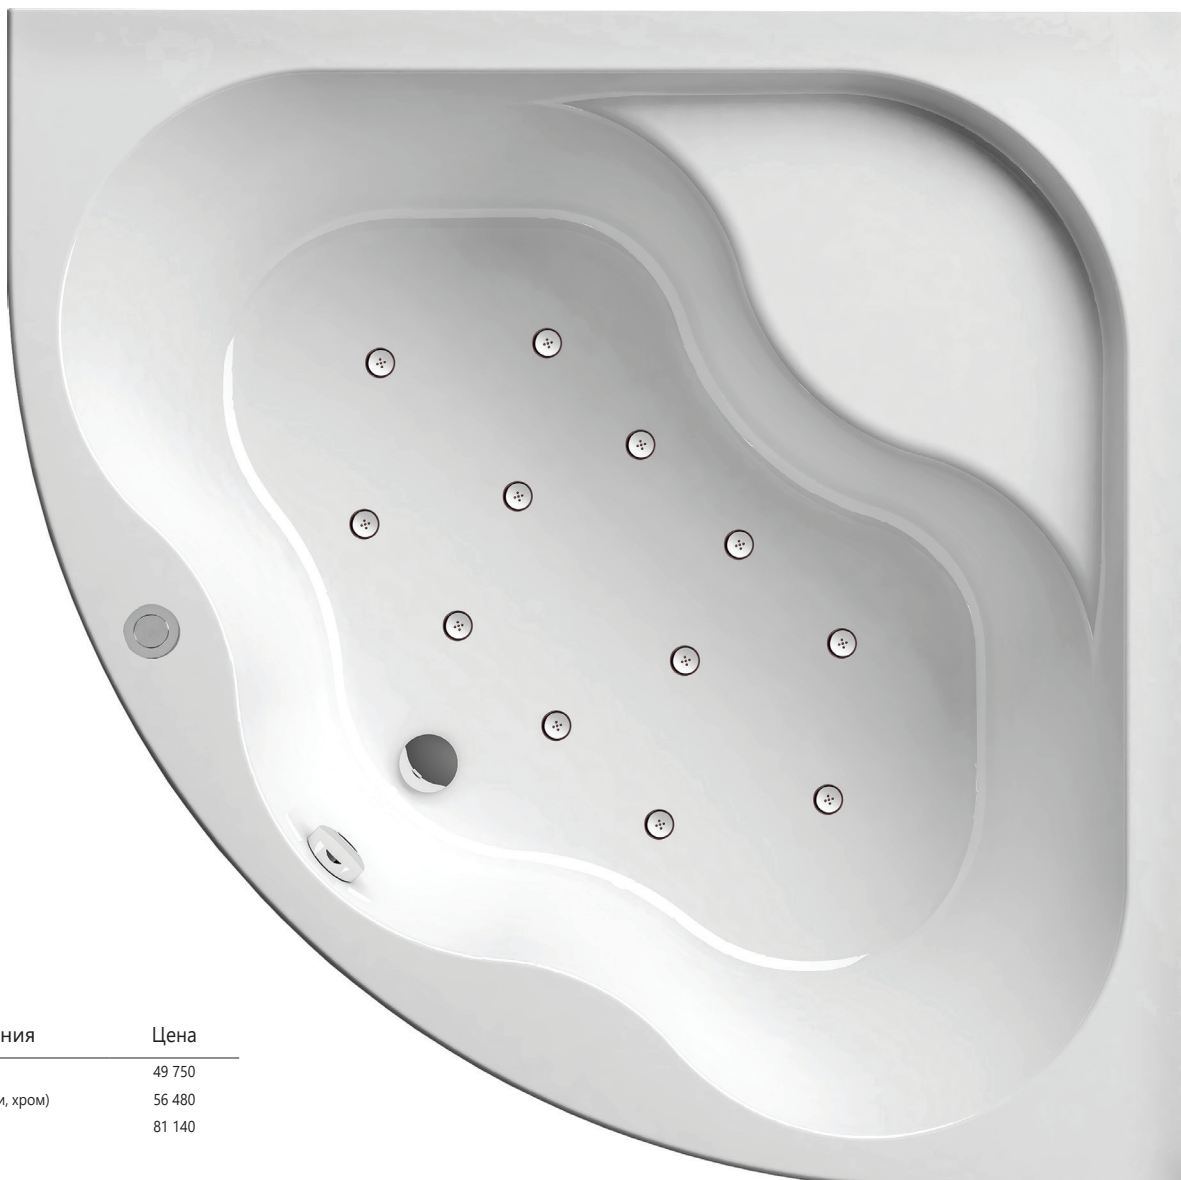

Варианты исполнения	Цена
Standart (хром)	49 750
Flat (супергладкие форсунки, хром)	56 480
Antik ("состаренная" латунь)	81 140

Комплектация:

- 10 аэрофорсунок малого диаметра (30 мм). Форсунки расположены на дне ванны и подают только воздух, что создает эффект "жемчужного купания" (большое количество крупных пузырьков воздуха в воде). 9 аэрофорсунок для ванн Campanula II, Magnolia, Rosa 95.
- 1 пневматическое управление аэромассажной системой (on/off).
- Функция ручной продувки для осушения аэромассажной системы после слива воды из ванны.
- Воздушный компрессор: 0,7 кВт
- Цвет покрытия комплектующих: хром
- Варианты исполнения: Activ Air Standart, Activ Air Flat(супер гладкие форсунки), Activ Air Antik(«состаренная» латунь):

Для установки системы подходят следующие модели ванн:

Vanda II, Campanula II, Chrome, 10°, Formy 01, Formy 02, Magnolia, XXL, Rosa I, Rosa II, Rosa 95, Asymmetric, LoveStory II, NewDay, Gentiana, City, Classik

Возможные дополнительные опции:

- «звездный дождь»
  H2O Color
- хромотерапия ECO
  Water Sound
- хромотерапия ECO с функцией остановки цвета
  подводный термометр
- автоматическая дезинфекция (Standart, Antik)
  датчик уровня воды

Срок изготовления систем Antik – до 4 недель